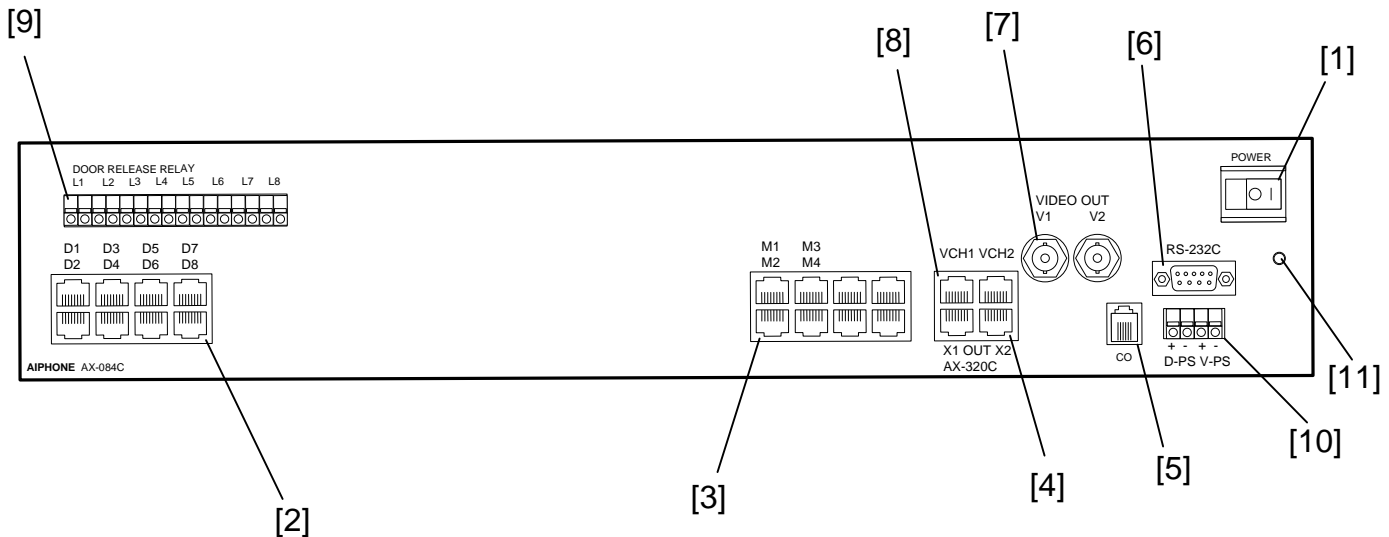

AX-084C

Central Exchange Unit for AX Series

FEATURE CALL-OUTS:

FEATURE CALL-OUT DEFINITIONS:

- [1] Power switch
- [2] Door station ports
- [3] Master station ports
- [4] Add-on exchange unit port
- [5] CO line port (Viking K-1900-5 auto dialer required)
- [6] Setting/log port
- [7] Video output ports
- [8] Video output trigger ports
- [9] Door release relay ports (L1 corresponds to door station D1, L2 to door station D2, etc.)
- [10] Power supply ports
- [11] Power/Communications error display LE

PACKAGE CONTENTS:

- [1] AX-084C Exchange Unit
- [2] Mounting screws
- [3] Rack/Wall mounting brackets
- [4] Installation CD, including set-up software program and instruction manual
- [5] Mounting screws (for 19-inch rack mounting)
- [6] USB to serial programming cable with driver
- [7] QuikStart guide

SPECIFICATIONS:

- Power Source: 24V DC, 2A. PS-2420UL (x2)
  (1 for audio-only system, 2 for audio/video system)
- Current Consumption: Video(Max) 0.62A, Audio(Max) 0.65A
- Door Release Contact: 24V AC/DC, 500mA
- Mounting: Desk, wall, or 19: EIA rack with supplied brackets
- Wiring: RJ45 plugs for CAT-5e homerun wire runs from each master and door/sub 2 Conductor wire from PS-2420UL to power input terminals
- CO Line Port: RJ11 for Viking K-1900-5 programmable auto-dialer
- Housing: Metal
- Color: Black
- Operating Temp: 32 – 104° F (0 ~ 40° C)
- Dimensions: 3-7/16" x 1' 6-7/8" x 1' 1-3/16"
  (88 x 480 x 335 mm)
- Weight: 10.35 lbs (4,700g)