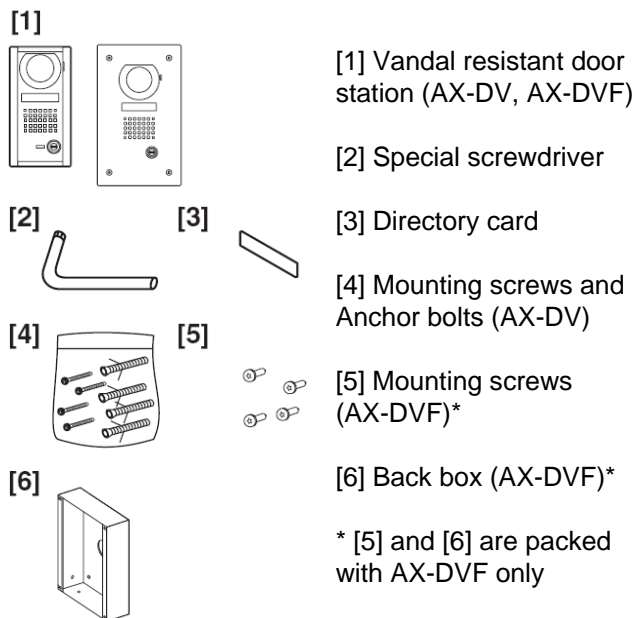

PACKAGE CONTENTS:

FEATURE CALL-OUT DEFINITIONS:

- [1] Call Button
- [2] Speaker
- [3] Microphone
- [4] Camera
- [5] Directory Card
- [6] White LED illuminators

SPECIFICATIONS:

1. Power Source: 24V DC Supplied from CEU
2. Wiring connection: RJ45 jack (CAT-5e)
3. Communication: Hands-free communication (auto-voice actuated or PTT) controlled by master station
4. Camera: 1/4" color CCD camera
5. Pixels: 250,000 Pixels
6. Minimum illumination: 5 Lux
7. Operating temp: 14 – 140° F (-10 ~ 60° C)
8. Mounting:
   AX-DV Surface wall mount
   AX-DVF Flush mount (with provided box)
9. Housing:
   AX-DV Front Panel: Aluminum die cast
   Main Unit: Resins
   AX-DVF Front Panel: Stainless steel
   Main Unit: Resins
   Back box: Steel plate
10. Color:
    AX-DV Solid silver (metallic gray)
    AX-DVF Stainless steel, brush-finished
11. Dimensions:
    AX-DV: 7-11/16" x 3-15/16" x 1"
    (195x100x25 mm)
    (HxWxD)
    AX-DVF: 9-11/16" x 5-3/4" x 1-7/8"
    (246x146x45 mm)
12. Weight:
    (approx.)
    AX-DV: 0.88 lbs (400g)
    AX-DVF: 1.45lbs (660g)