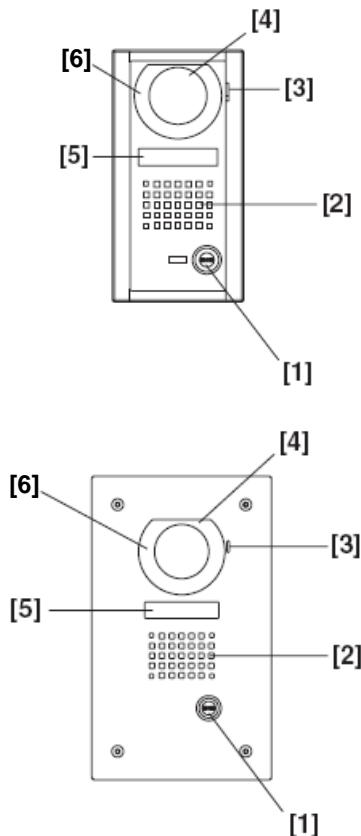

AX-DV, AX-DVF

Video Door Stations for AX Series

FEATURE CALL-OUTS: