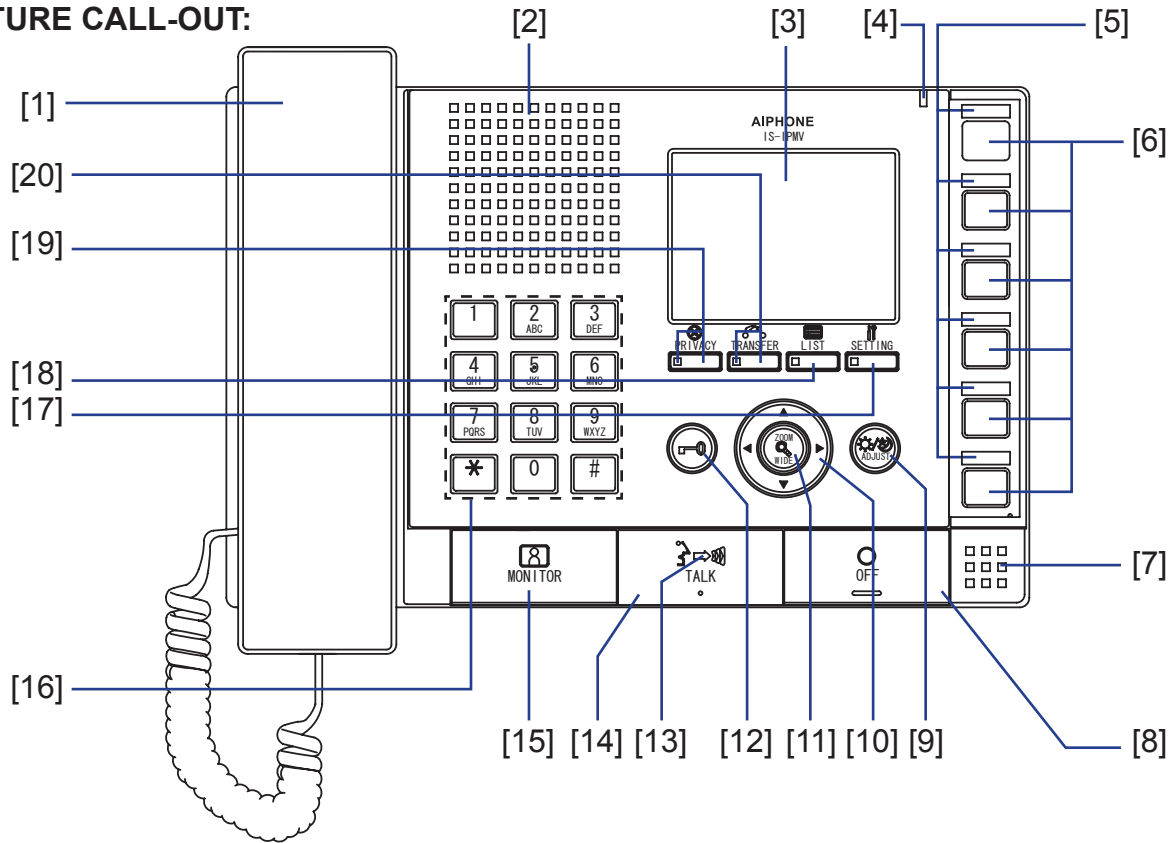

**DESCRIPTION:**

The IS-MV is a video master station with a 3.5" color LCD monitor. It can be wall or desk mounted (desk stand included). The IS-MV offers handset (duplex) and hands-free (VOX/PTT) communication and can page up to 5 zones simultaneously. The unit is equipped with a door release button for the user to allow entry for the visitor. The IS-MV is also equipped with PTZ and brightness controls, giving the user control for camera angle and lighting to better see the visitor requesting entry. Six programmable speed dial buttons are also included for easy access to frequently called subs and paging zones. The IS-MV connects to the IS-CCU or IS-SCU using CAT-5e or CAT-6 cable and is powered by the controller.

IS-CCU FEATURES:

- 3.5" LCD color monitor
- Handset for privacy or hands-free VOX communication
- Door release button
- PTZ & brightness control
- 6 speed dial buttons
- Wall or desk mount (stand included)
- Connects using CAT-5e/6 cable

IS-MV

Master Station

FEATURE CALL-OUT:

FEATURE CALL-OUT DEFINITIONS:

- [1] Handset
- [2] Speaker
- [3] Color LCD Monitor
- [4] Status LED (red)
- [5] Directory cards and covers
- [6] Speed dial buttons (6)
- [7] Microphone
- [8] OFF button
- [9] ADJUST button
- [10] PAN & TILT control button
- [11] ZOOM/WIDE button
- [12] Door release button
- [13] Transmit LED (red)
- [14] TALK button
- [15] MONITOR button
- [16] Dial keys
- [17] SETTING button
- [18] LIST button
- [19] PRIVACY button and LED (red)
- [20] TRANSFER button and LED (red)

SPECIFICATIONS:

Power Source:	Supplied from CCU/SCU
Communication:	
Handset	Simultaneous Communication
Hands-free	Auto-voice actuation or PTT
Monitor:	3.5 inch color LCD
Call history:	Call record 20 Reception record 20
Paging capacity:	Simultaneous to max. 5 zones and/or stations
Mounting:	Desktop w/ stand or wall mount
Temperature:	32-104°F (0-40°C)
Dimensions:	7-1/2" H x 9-7/8" W x 2-3/8" D
Weight:	Approx. 1.81 lbs (820g)