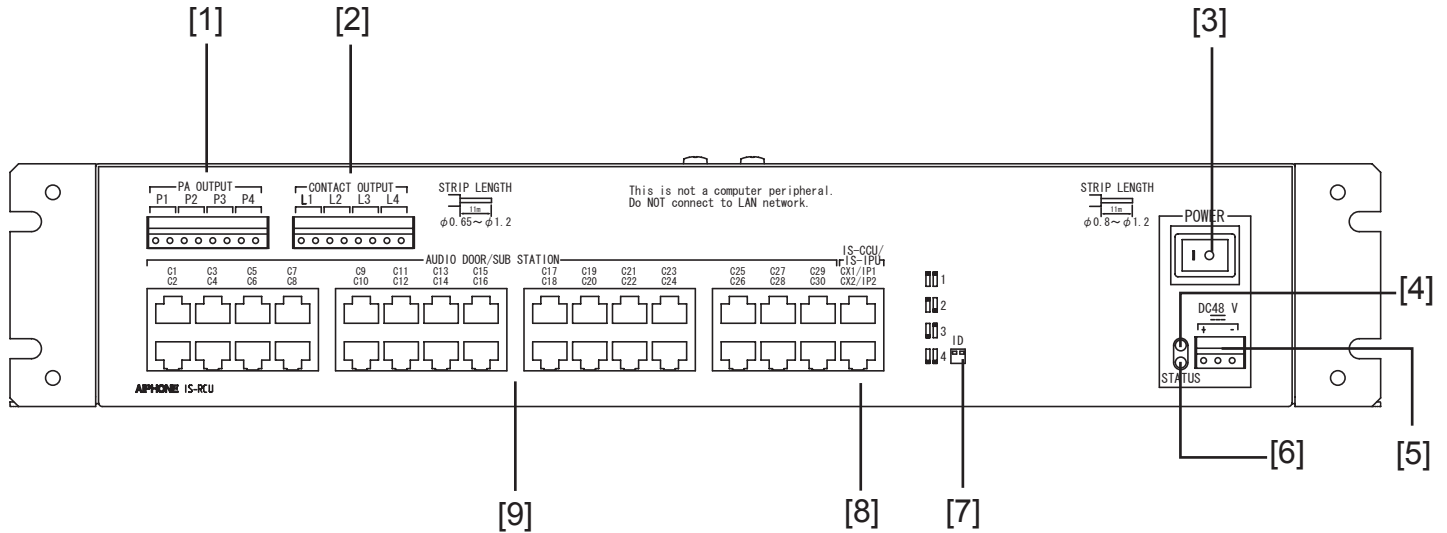

IS-RCU

Room Station Control Unit

FEATURE CALL-OUT:

FEATURE CALL-OUT DEFINITIONS:

- [1] PA (Paging) output terminals
- [2] Contact output terminals
- [3] Power switch
- [4] Power terminals
- [5] Status LED (green)
- [6] Power LED (green)
- [7] ID setting switch
- [8] IS-CCU / IS-IPC ports
- [9] Audio door / Sub station ports

SPECIFICATIONS:

Power Source:	48V DC (IS-PU-UL)
Current consumption:	Max. 1.8A
Talk channels:	2 talk, 1 chime
Audio/Room subs:	Max. 30
Mounting:	Rack (2U) or wall
Material:	Steel plate
Color:	Black
Temperature:	32-104°F (0-40°C)
Dimensions:	16-3/4" W x 3-3/8" x 11-11/16" D
Weight:	Approx. 8.82lbs (4.0kg)