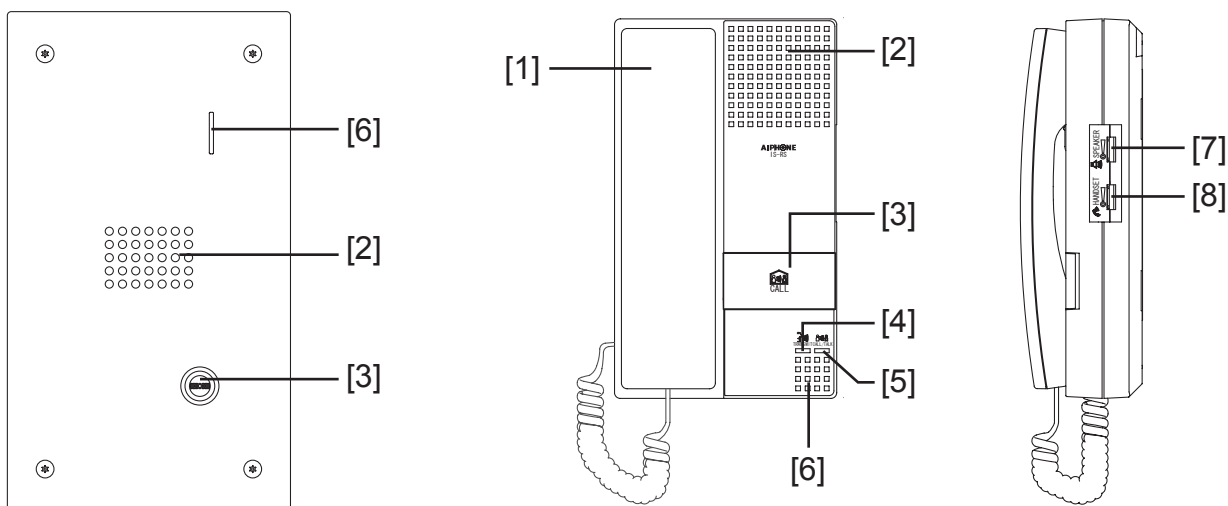

IS-SS, IS-RS

Audio Door/Sub Stations for the IS Series

FEATURE CALL-OUT:

FEATURE CALL-OUT DEFINITIONS:

- [1] Handset
- [2] Speaker
- [3] Call button
- [4] Transmit LED (red)
- [5] Call/Talk LED (red)
- [6] Microphone
- [7] Speaker receive volume control (0-10)
- [8] Handset receive volume control (0-10)

SPECIFICATIONS:

Power Source:	Supplied from IS-CCU/SCU/RCU
Communication:	
IS-SS	Open voice hands-free
IS-RS	Handset: simultaneous comm. Hands-free: VOX or PTT
Mounting:	
IS-SS	Flush mount (box included)
IS-RS	Surface directly to wall or box
Front Panel Housing:	
IS-SS	Stainless steel
IS-RS	Flame resistant ABS resin
Temperature:	
IS-SS	14-140°F (-10-60°C)
IS-RS	32-104°F (0-40°C)
Dimensions:	
IS-SS	10-7/16"H x 5-15/16"W x 1-5/8"D
IS-RS	7-7/8"H x 4-5/8"W x 2-9/16"D
Weight:	
IS-SS	Approx. 1.81lbs (820g)
IS-SS back box	Approx. 1.32lbs (600g)
IS-RS	Approx. 1.17lbs (530g)