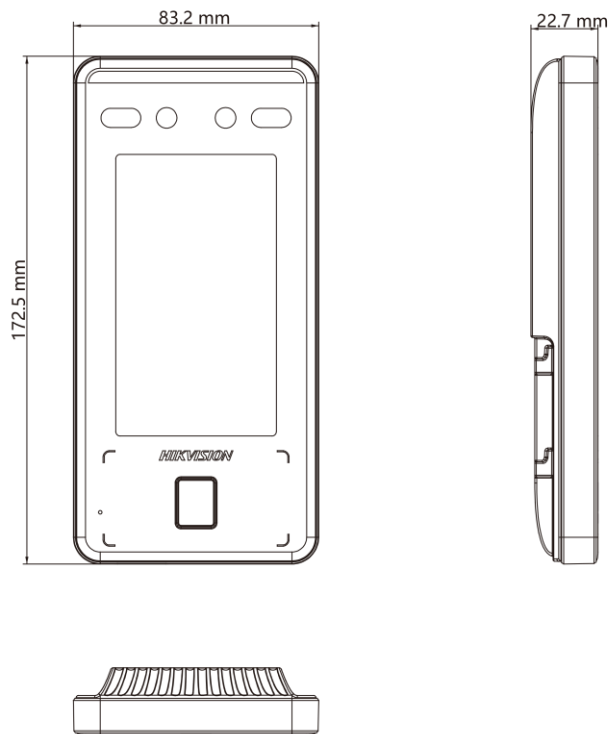

▪ **Dimension**

▪ **Accessory**

▪ **Optional**

DS-KAB6-D1 Base Bracket	DS-KAB6-ZU1 Brackets for face terminals	DS-KAB671-P2 Stand Stick	DS-KAB34X-S1 Protective Shield