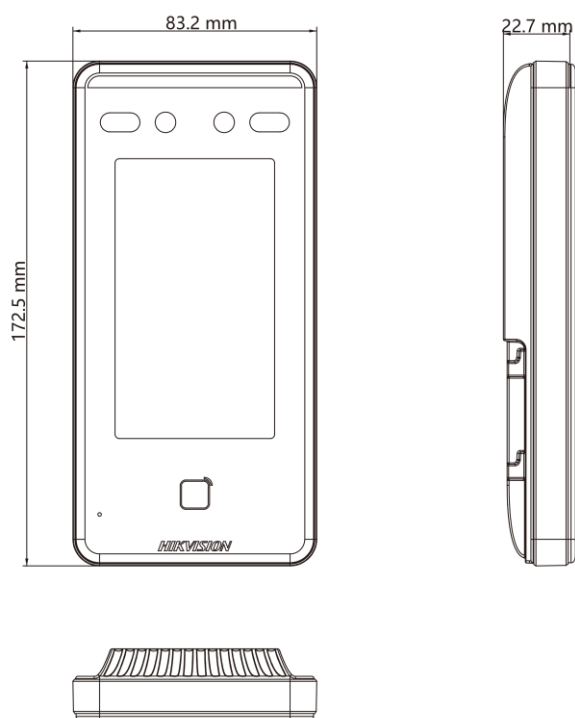

▪ **Dimension**

▪ **Accessory**

▪ **Optional**

DS-KAB6-D1 Base Bracket	DS-KAB6-ZU1 Brackets for face terminals	DS-KAB671-P2 Stand Stick	DS-KAB34X-S1 Protective Shield