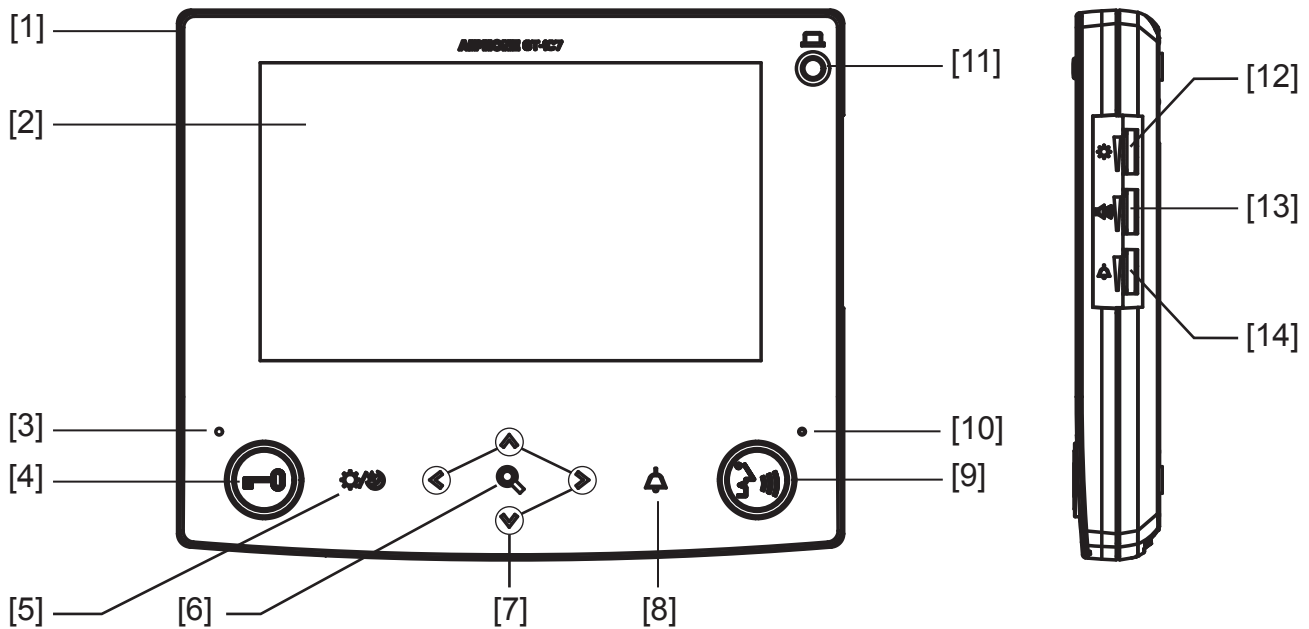

GT-1C7

7" Video Tenant Station

FEATURE CALL-OUT

FEATURE CALL-OUT DEFINITIONS

- [1] Speaker (on back of unit)
- [2] Color LCD video screen
- [3] Status indicator (orange)
- [4] Door release button and indicator (green)
- [5] Adjust button
- [6] Zoom/Wide button
- [7] Pan/Tilt buttons
- [8] Concierge/security guard call/light button
- [9] Talk/Off button & indicator (orange)
- [10] Microphone
- [11] Option button
- [12] Screen brightness control (0-10)
- [13] Receive volume control (0-10)
- [14] Call tone volume control (0-10)

SPECIFICATIONS

- Power Source: 24V DC, supplied from GT-BC
- Communication: Hands-free or Push-to-talk
- Screen: 7 inch TFT color LCD
- Mounting: Surface wall mount
- Temperature: 32-104°F (0-40°C)
- Dimensions: 6-1/2" H x 7-7/8" W x 1" D
- Weight: Approx. 1.25 lbs (570g)