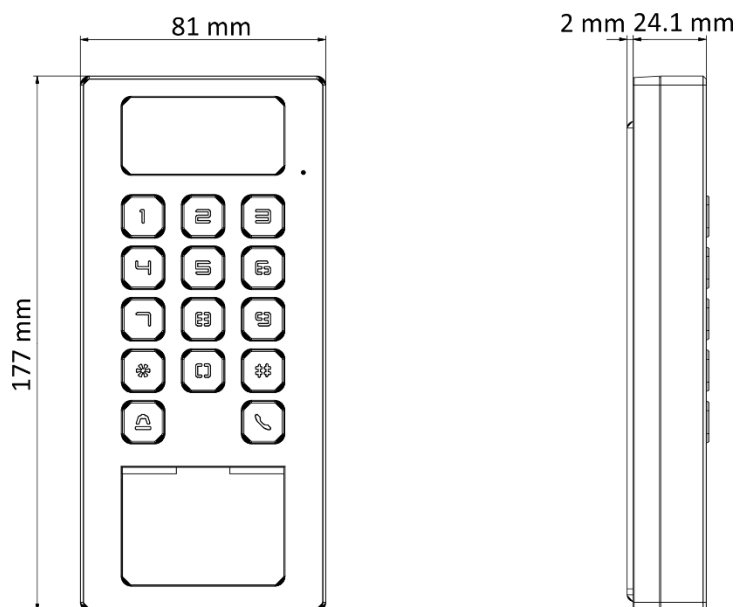

▪ **Available Model**

DS-K1T502DBWX-C

▪ **Dimension**