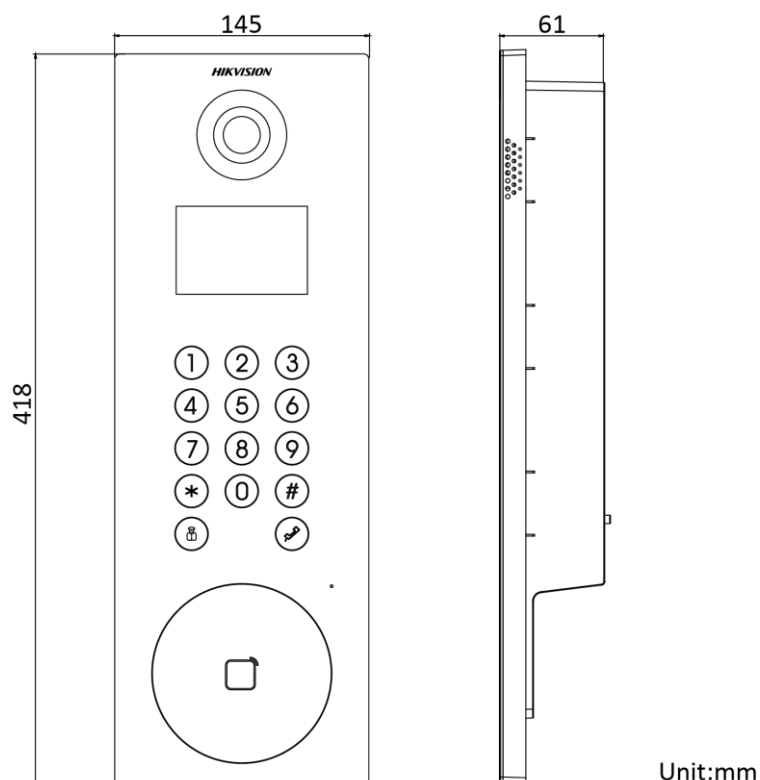

USB	/
Wiegand	1 Wiegand (CardID 26bit, SHA-1 26bit, Hik 34bit)
TF card	/
Alarm output	2
Lock control	2 relays, Max. 30 VDC, 2 A
Door contact input	2
General	
Button	14 touch buttons
Installation	Flush mounting
Indicator	/
Weight	Net weight: 1.05 kg Gross weight: 2.166 kg
Protective level	IP65
Working temperature	-40 °C to 55 °C (-40 °F to 135 °F)
Working humidity	10% to 95% (no-condensing)
Dimension (W × H × D)	418 mm × 145 mm × 61 mm (16.46" × 5.71" × 2.40")
Battery	/
Power supply	12 VDC, 1 A
Application environment	Outdoor
Power consumption	≤ 10 W
Language	English, Portuguese (Brazil), Russian, Spanish, French, Turkish, Vietnamese, Ukrainian

▪ Available Model

DS-KD8103-E6

▪ Dimension