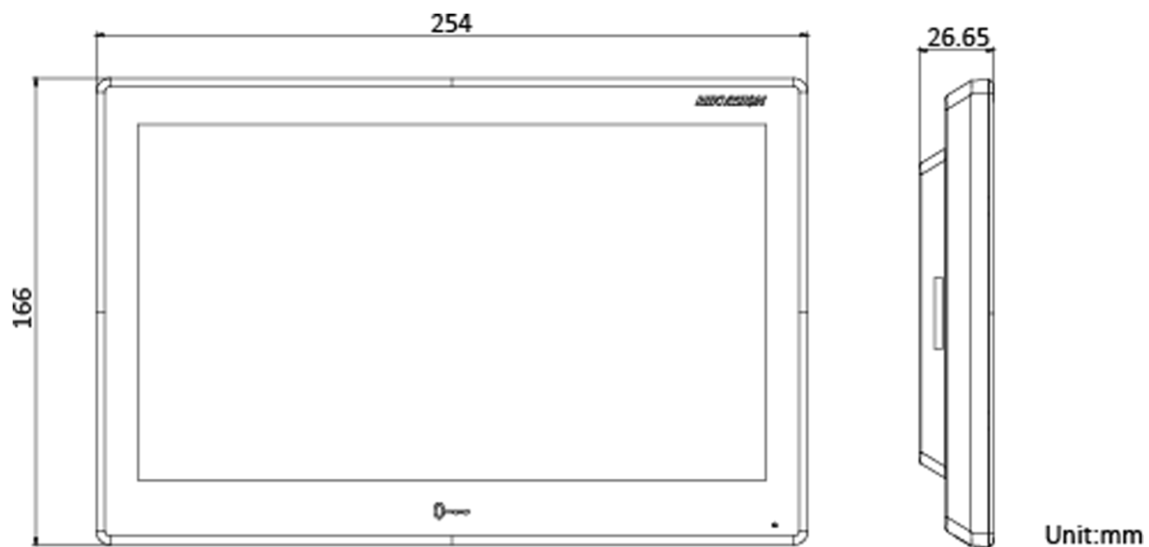

▪ **Dimension**

▪ **Accessory**

▪ **Optional**