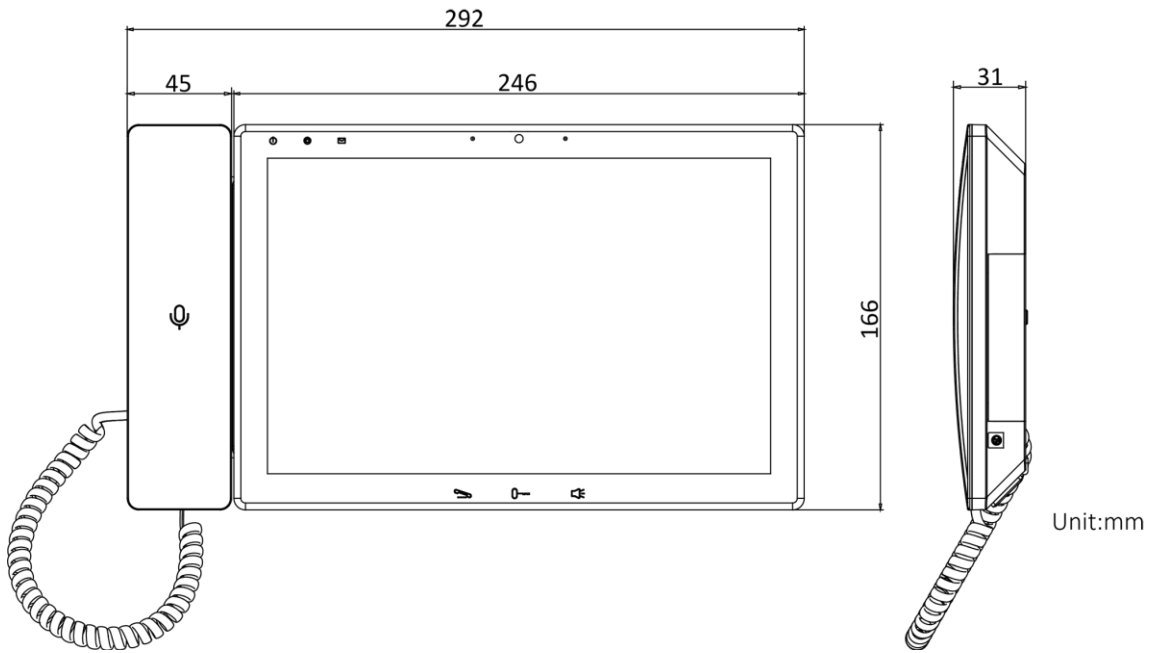

General	
Button	3 touch buttons
Installation	Table mounting & wall mounting
Indicator	3
Weight	Net weight: 1.285 kg (2.8 lb) Gross weight: 2.305 kg (5.0 lb)
Protective level	/
Working humidity	10% to 90% (no-condensing)
Dimension (W × H × D)	292 mm × 166 mm × 31 mm (11.5" × 6.5" × 1.2")
Battery	/
Power supply	12 VDC, standard PoE (LAN1)
Application environment	Indoor
Power consumption	≤ 12 W
Language	English, French, Portuguese (Europe), Spanish (Europe), Russian, German, Italian, Polish, Arabic, Turkish, Vietnamese, Hungarian, Dutch, Romanian, Czech, Bulgarian, Ukrainian, Croatian, Serbian, Lithuanian, Estonian, Latvian, Norwegian, Greek, Danish

▪ Physical Interface

No.	Description	No.	Description
1	Phone	11	Speaker Button
2	Phone Indicator(Reserved)	12	Goose Neck Microphone Interface
3	Power Indicator	13	TF Card Slot
4	Alarm Indicator	14	Earphone Interface
5	Information Indicator	15	HDMI
6	Microphone	16	USB Interface
7	Camera	17	Power Interface
8	Screen	18	Terminals
9	Answer/Hang Up Button	19	Network Interface
10	Unlock Button		

▪ Available Model

DS-KM9503

▪ **Dimension**

▪ **Accessory**

▪ **Optional**

Headquarters

No.555 Qianmo Road, Binjiang District,
Hangzhou 310051, China
T +86-571-8807-5998
www.hikvision.com

Follow us on social media to get the latest product and solution information.