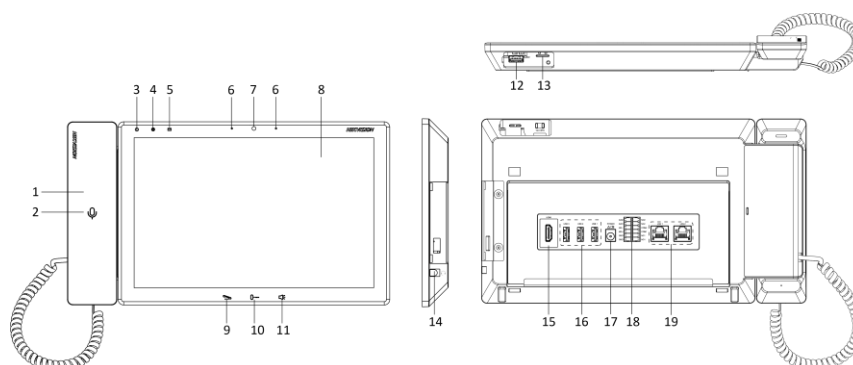

General	
Button	3 touch buttons
Installation	Table mounting & wall mounting
Indicator	3
Weight	Net weight: 1.285 kg (2.8 lb) Gross weight: 2.305 kg (5.0 lb)
Protective level	/
Working humidity	10% to 90% (no-condensing)
Dimension (W × H × D)	292 mm × 166 mm × 31 mm (11.5" × 6.5" × 1.2")
Battery	/
Power supply	12 VDC, standard PoE (LAN1)
Application environment	Indoor
Power consumption	≤ 12 W
Language	English, French, Portuguese (Europe), Spanish (Europe), Russian, German, Italian, Polish, Arabic, Turkish, Vietnamese, Hungarian, Dutch, Romanian, Czech, Bulgarian, Ukrainian, Croatian, Serbian, Lithuanian, Estonian, Latvian, Norwegian, Greek, Danish

▪ Physical Interface

No.	Description	No.	Description
1	Phone	11	Speaker Button
2	Phone Indicator(Reserved)	12	Goose Neck Microphone Interface
3	Power Indicator	13	TF Card Slot
4	Alarm Indicator	14	Earphone Interface
5	Information Indicator	15	HDMI
6	Microphone	16	USB Interface
7	Camera	17	Power Interface
8	Screen	18	Terminals
9	Answer/Hang Up Button	19	Network Interface
10	Unlock Button		

▪ Available Model

DS-KM9503