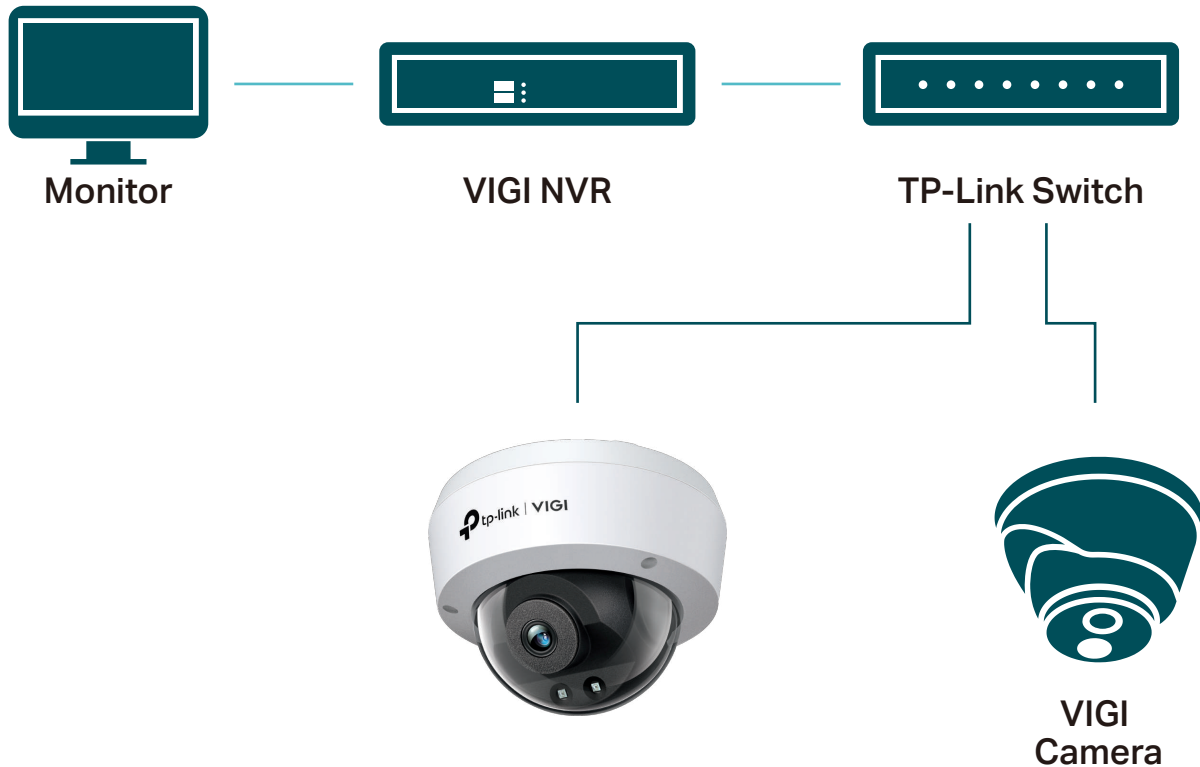

# IR Dome Network Camera

MODEL: VIGI C220I (2.8/4mm), VIGI C230I (2.8/4mm),  
VIGI C240I (2.8/4mm)

**H.265+**

2/3/4MP

Human & Vehicle  
Classification

Smart Detection

IK10 Vandal Proof

IP67 Waterproof

### Smart IR

Keeps objects from being under-rendered when far away or overexposed when close to camera at night.

### Wide Dynamic Range

Adjusts for lighting contrast to minimize shadowing effects and renders images true to life.

## // Flexible Installation

Easily route your camera's cable into a dropped ceiling or avoid drilling by slotting it through the camera's side outlet.