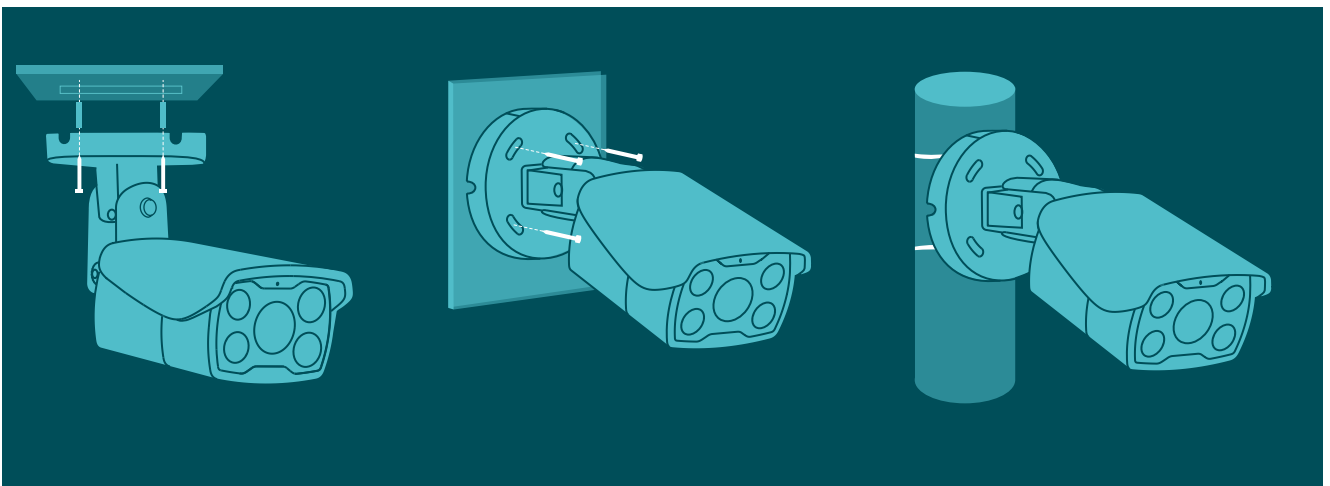

Wide Dynamic Range

Adjusts for lighting contrast to minimize shadowing effects and renders images true to life.

3D DNR

Removes abnormal pixelation to provide clearer video and eliminate distortion.

// VIGI Surveillance Solution

// Flexible Installation

Find the perfect vantage point by simply securing your camera to the ceiling, wall, or pole*.

// Specifications

Camera	
Image Sensor	1/3" Progressive Scan CMOS
Min. Illumination	0 lux with IR/white Light
Day & Night	IR Cut Filter
Digital Noise Reduction	3D DNR
WDR	DWDR
Lens	
Lens Type	Fixed focal lens, 2.8mm, 4mm, and 6 mm
Aperture	6 mm: F1.6 4 mm: F1.6 2.8 mm: F1.6
Focal Length & FOV	2.8mm Horizontal FOV: 102°, Vertical FOV: 55°, Diagonal FOV: 122° 4mm Horizontal FOV: 79°, Vertical FOV: 43°, Diagonal FOV: 93° 6mm Horizontal FOV: 50°, vertical FOV: 27°, Diagonal FOV: 59°
Lens Mount	M12
Illuminator	
IR LED	Range: 30m; Wavelength: 850nm
White LED	Range: 30m
Compression Standard	
Video Compression	Main stream: H.265/H.264 Sub-Stream: H.265/H.264
H.264 Type	Main Profile/High Profile
H.264+	Main Stream Supported
H.265 Type	Main Profile
H.265+	Main Stream Supported
Video Bit Rate	Main Stream: 256 Kbps to 4 Mbps Sub-Stream: 64 Kbps to 512 Kbps