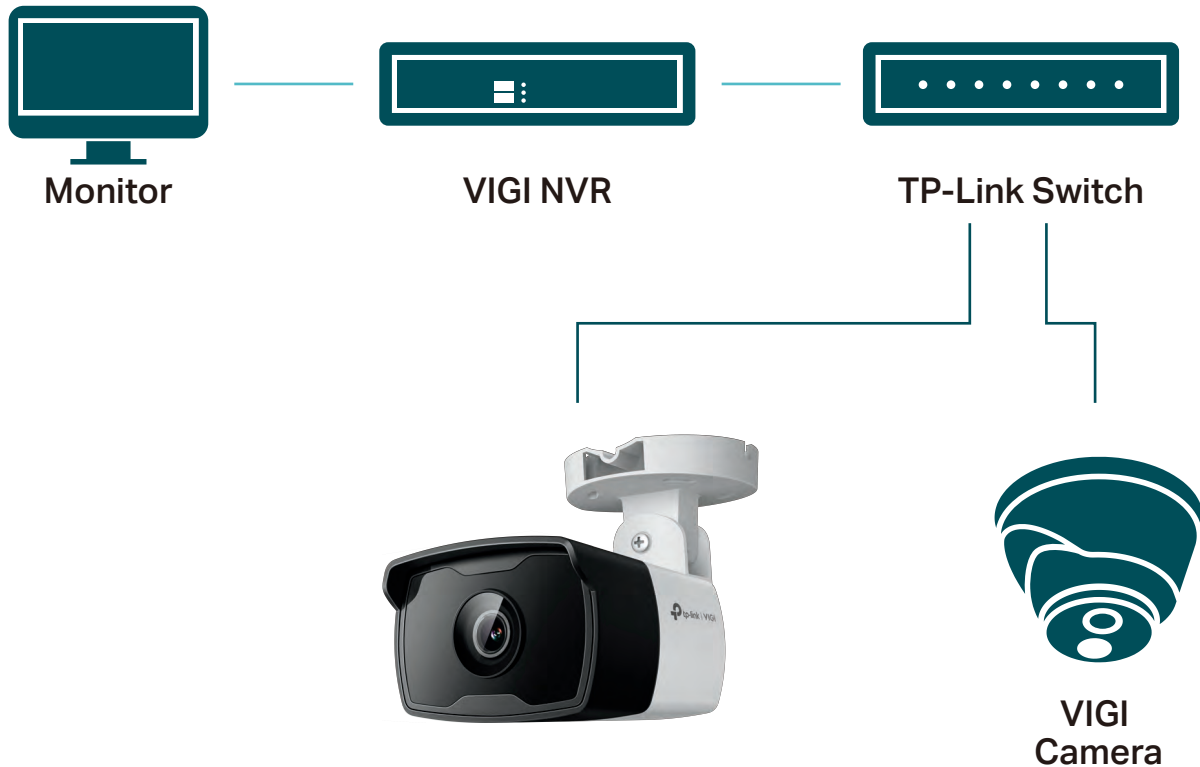

// VIGI Surveillance Solution

The VIGI professional surveillance system by TP-Link is dedicated to protecting the business that you've worked hard to build—whenever, wherever.

Outstanding functions, reliable quality guarantees, and simplified installation work together to ensure your business stays safe and sound.