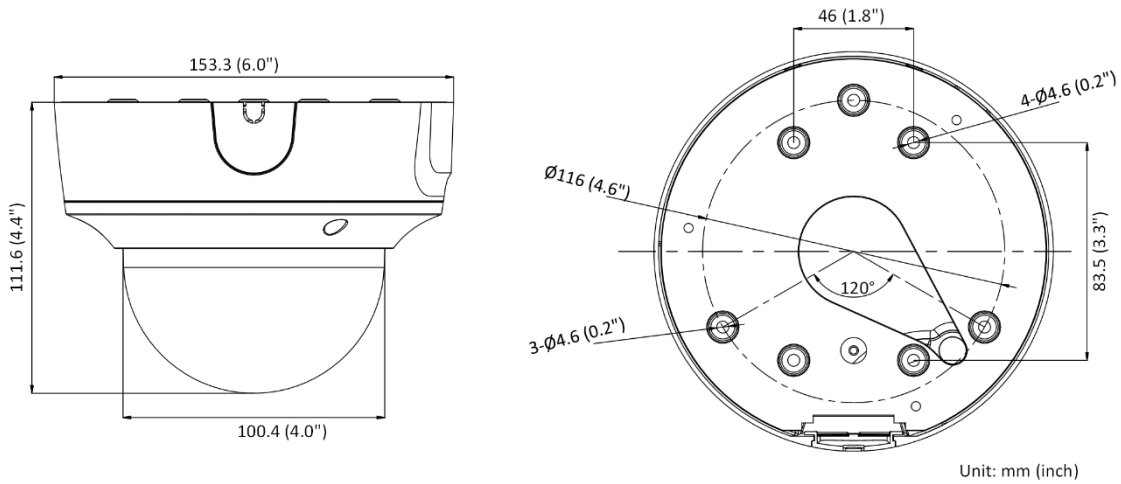

▪ **Available Model**

DS-2CD2766G2T-IZS (2.8 to 12 mm)

DS-2CD2766G2T-IZS (2.8 to 12 mm) (Black)

▪ **Dimension**

▪ **Accessory**

▪ **Optional**

DS-1280ZJ-DM55 Junction Box	DS-1471ZJ-155 Pendant Mount	DS-1473ZJ-155 Wall Mount	DS-1227ZJ-DM44 In-Ceiling Mount	DS-1475ZJ-SUS Vertical Pole Mount
DS-1473ZJ-155B Wall Mount	DS-1476ZJ-SUS Corner Mount