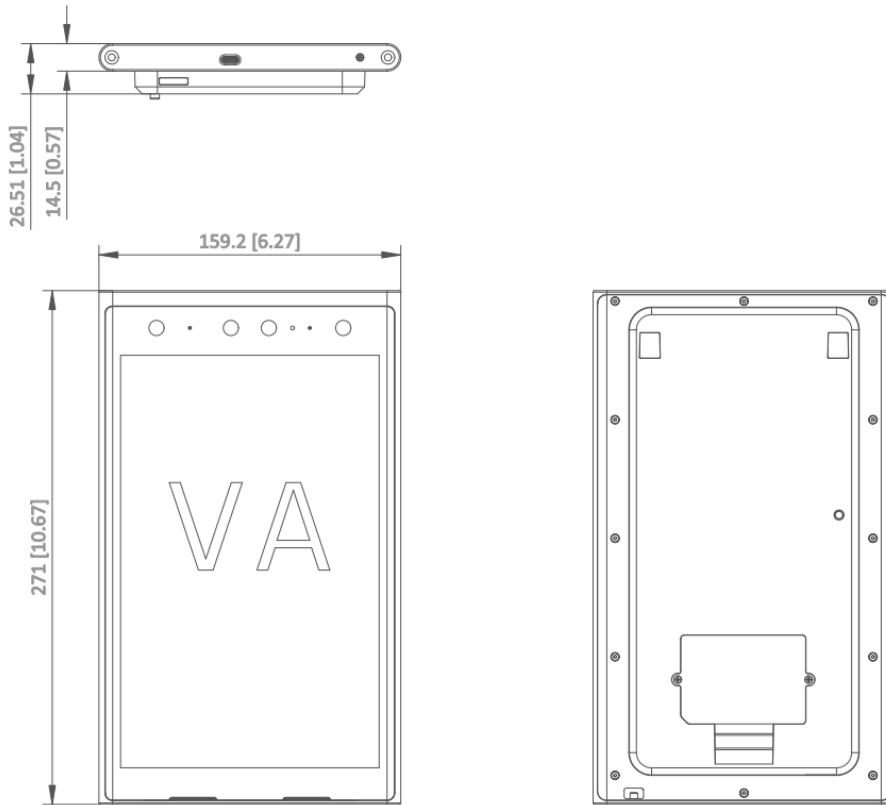

▪ **Dimension**

Unit:mm [inch]

SCALE 1:1

▪ **Accessory**

▪ **Optional**

DS-KAW50-1 50W 12V Power Adapter	DS-KAW50-1N 50W 12V Power Adapter