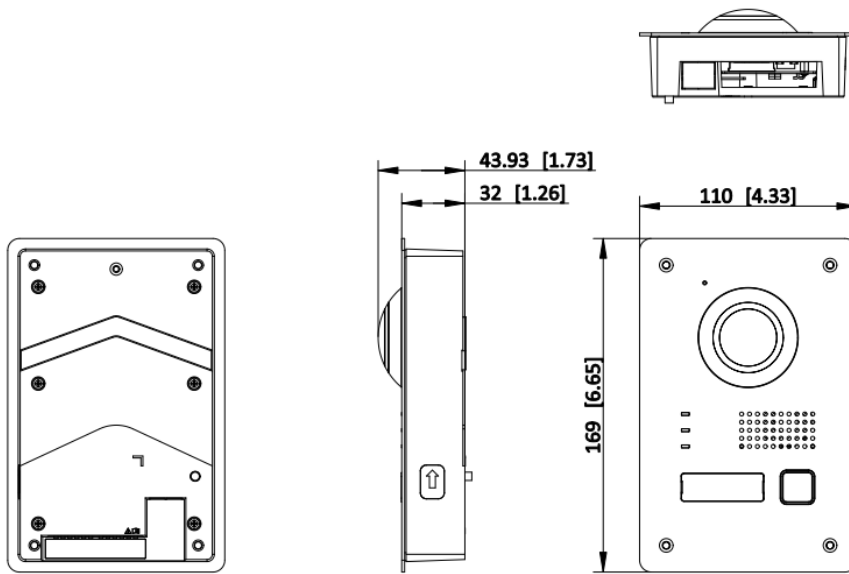

▪ Available Model

DS-KIS703Y-P

▪ Dimension

Unit:mm [inch]

Unit:mm [inch]

Unit:mm [inch]

- **Accessory**
- **Included**

DS-KABV8103-RS
Protective shield