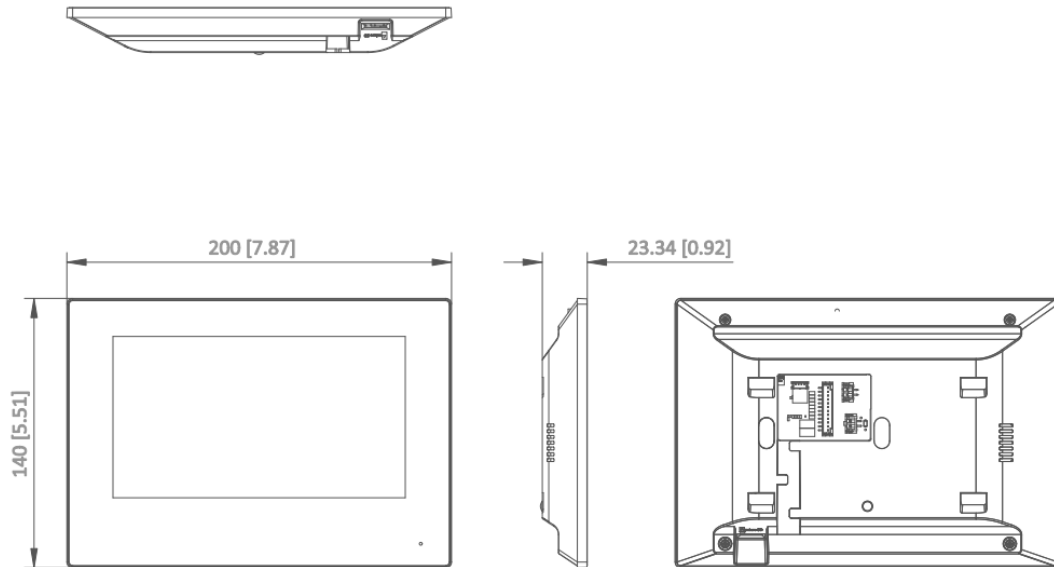

▪ Available Model

DS-KIS703Y-P

▪ Dimension

Unit:mm [inch]

Unit:mm [inch]

Unit:mm [inch]

- **Accessory**
- **Included**

DS-KABV8103-RS
Protective shield