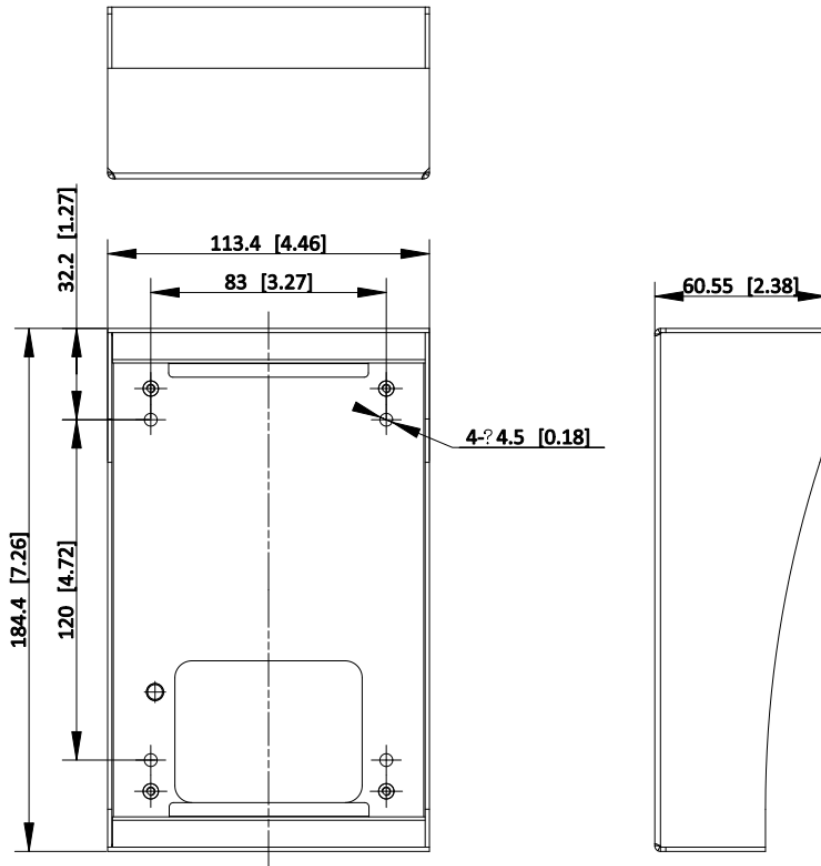

▪ Specification

Door station	
Operation system	Embedded Linux operation system
Operation mode	Single-button
Flash	32 MB
RAM	256 MB
Door station	
Camera	2MP HD camera
Resolution	Main stream: 1280*720P, 1920*1080p Sub stream: 640*480
Night vision	Low illumination IR supplement distance: 3 m
WDR	Support
Field of view	Horizontal: 140° Vertical: 85°
Video Compression Standard	H.264
Door station	
Audio input	Built-in 1*omnidirectional microphone
Audio output	Built-in 1*loudspeaker, 8Ω
Audio quality	Noise suppression and echo cancellation
Audio compression standard	G.711 U, G.711 A
Audio compression Rate	64 Kbps
Door station	
Network protocol	TCP/IP, RSTP, SIP2.0
Wired network	Support, 2-Wire wiring
Door station	
RS-485	/
Alarm input	2(Exit button or door contact)
Output	1*12 V/500 mA output
Two-wire interface	1
TAMPER switch	1
Door station	
Power consumption	< 10 W
Working temperature	-40° C to +60° C(-40° F to 140° F)
Working humidity	10% to 95%
Installation	Surface mounting, flush mounting
Protection level	IP65
Indicator	3
Power supply	From indoor station
Indoor station	
Operation system	Embedded Linux operation system
Memory	128 MB
Flash	32 MB
Indoor station	
Display screen	7-inch TFT touch screen
Display resolution	1024 × 600

▪ Available Model

DS-KIS703Y-P

▪ Dimension

Unit:mm [inch]

Unit:mm [inch]

Unit:mm [inch]

- **Accessory**
- **Included**

DS-KABV8103-RS
Protective shield