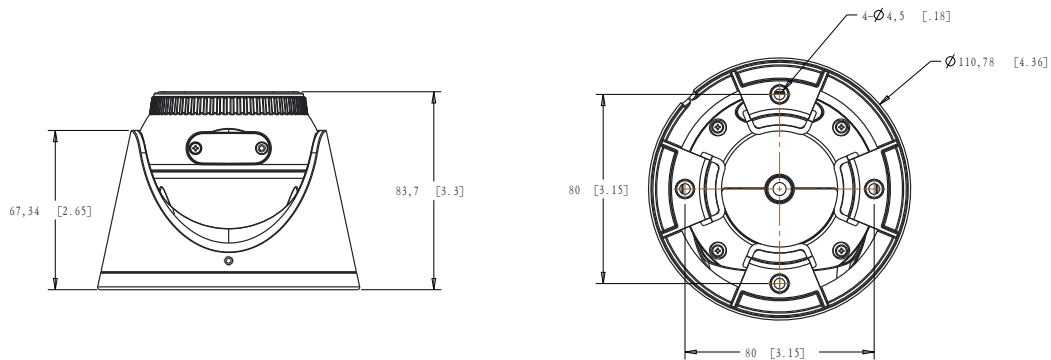

Operating Humidity	95% or Less (Non-condensing)
Storage Humidity	95% or Less (Non-condensing)
Power Supply	12V DC±5%, Max. 11.5W, 5.5mm Coaxial Power Plug PoE: 802.3af/at, class 0, Max. 12.5 W
Material	Metal
Protection	IP67
Product Dimensions (L x W x H)	111*111*83.7mm
Package Contents	VIGI Network Camera Quick Start Guide Waterproof Cable Attachments Mounting Accessories
Net Weight	0.48 Kg
Certifications	CE, NTRA, VCCI, KC, BSMI, FCC, IC

Dimensions

Specifications are subject to change without notice and can be found at www.tp-link.com.

©2023 TP-Link