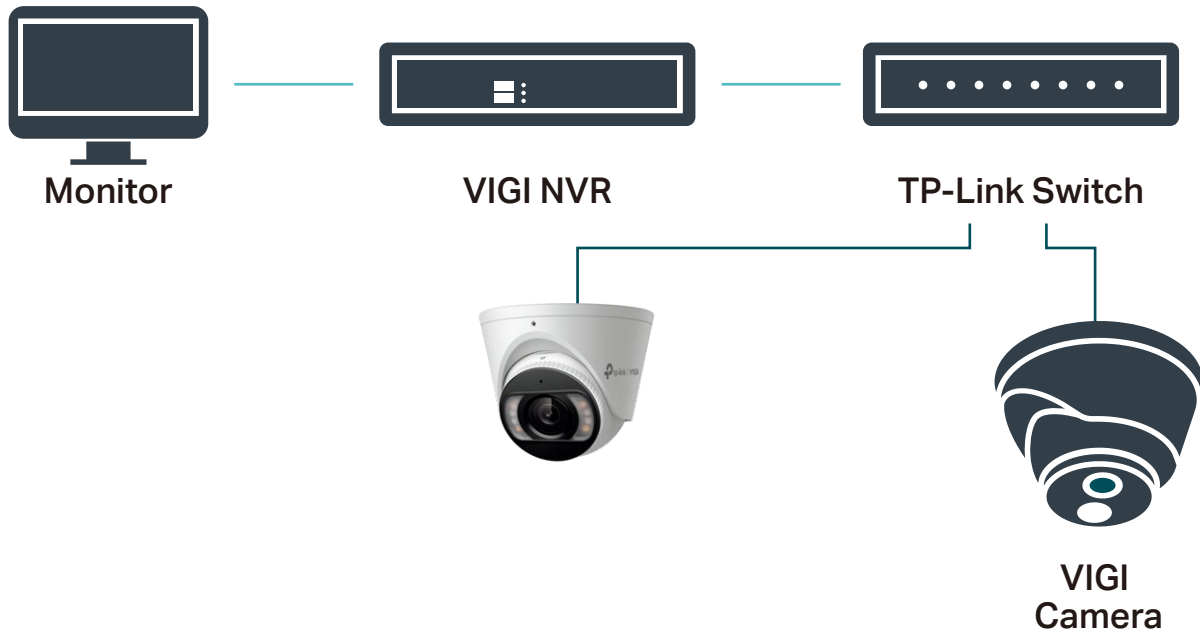

## // Smart Detection

Intrusion Detection

Line-Crossing Detection

Object Removal Detection

Abandoned Object Detection

Region Entering Detection

Region Exiting Detection

Loitering Detection

Scene Change Detection

## // VIGI Surveillance Solution

The VIGI professional surveillance system by TP-Link is dedicated to protecting the business that you've worked hard to build—whenever, wherever.

Outstanding functions, reliable quality guarantees, and simplified installation work together to ensure your business stays safe and sound.

## // Flexible Installation

Easily route your camera's cable into a dropped ceiling or avoid drilling by slotting it through the camera's side outlet.