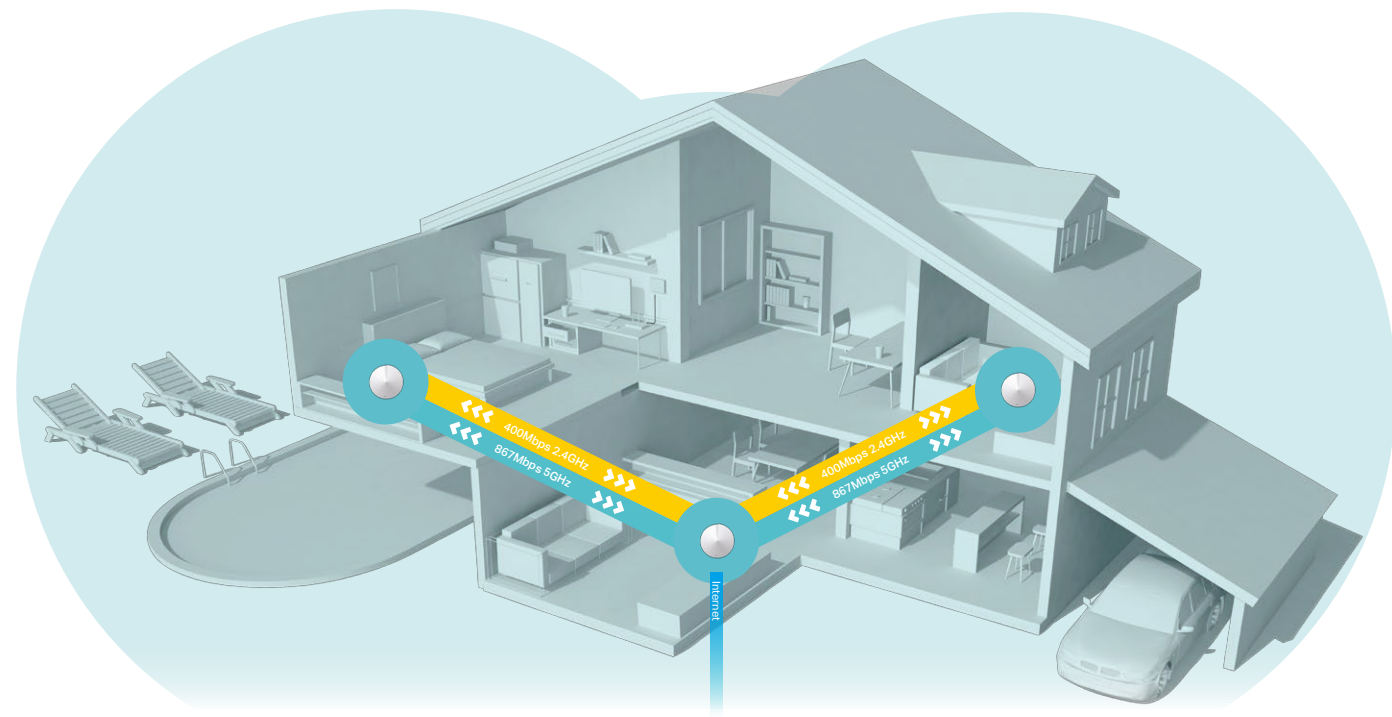

deco[™] | Whole Home Mesh Wi-Fi System
Seamless Roaming | Parental Controls | Antivirus

AC1300 Whole Home Mesh Wi-Fi System

Deco M5

Highlights

Fast. Stable. Everywhere.

Deco is the simplest way to guarantee a strong Wi-Fi signal in every corner of your home. Enjoy fast, stable connections for an army of devices in a whole-home coverage. Setup couldn't be easier with the Deco app there to walk you through every step.

Wi-Fi Dead-Zone Killer

Eliminate weak signal areas with whole home Wi-Fi. No more searching around for a stable connection.

TP-Link HomeCare™

HomeCare ensures every device on your network remains protected, with a threat database updated live by Trend Micro™.

Powerful parental controls can limit online time and block inappropriate content according to unique profiles created for each family member.

TP-Link Mesh Technology

Decos work together to form one unified Wi-Fi network. Walk through your home and stay connected with the fastest possible speeds thanks to Deco's seamless coverage, powered by TP-Link Mesh Technology.

Assisted Setup

The Deco app helps you easily find the ideal spot to place each unit

- Auto Connection Test – Test the internet connection of your Decos and helps to identify a suitable location for them
- Remote Management – Manage your Deco network from a smartphone or tablet via the app, no matter where you find yourself
- Online Upgrade – Keep informed of the latest firmware updates