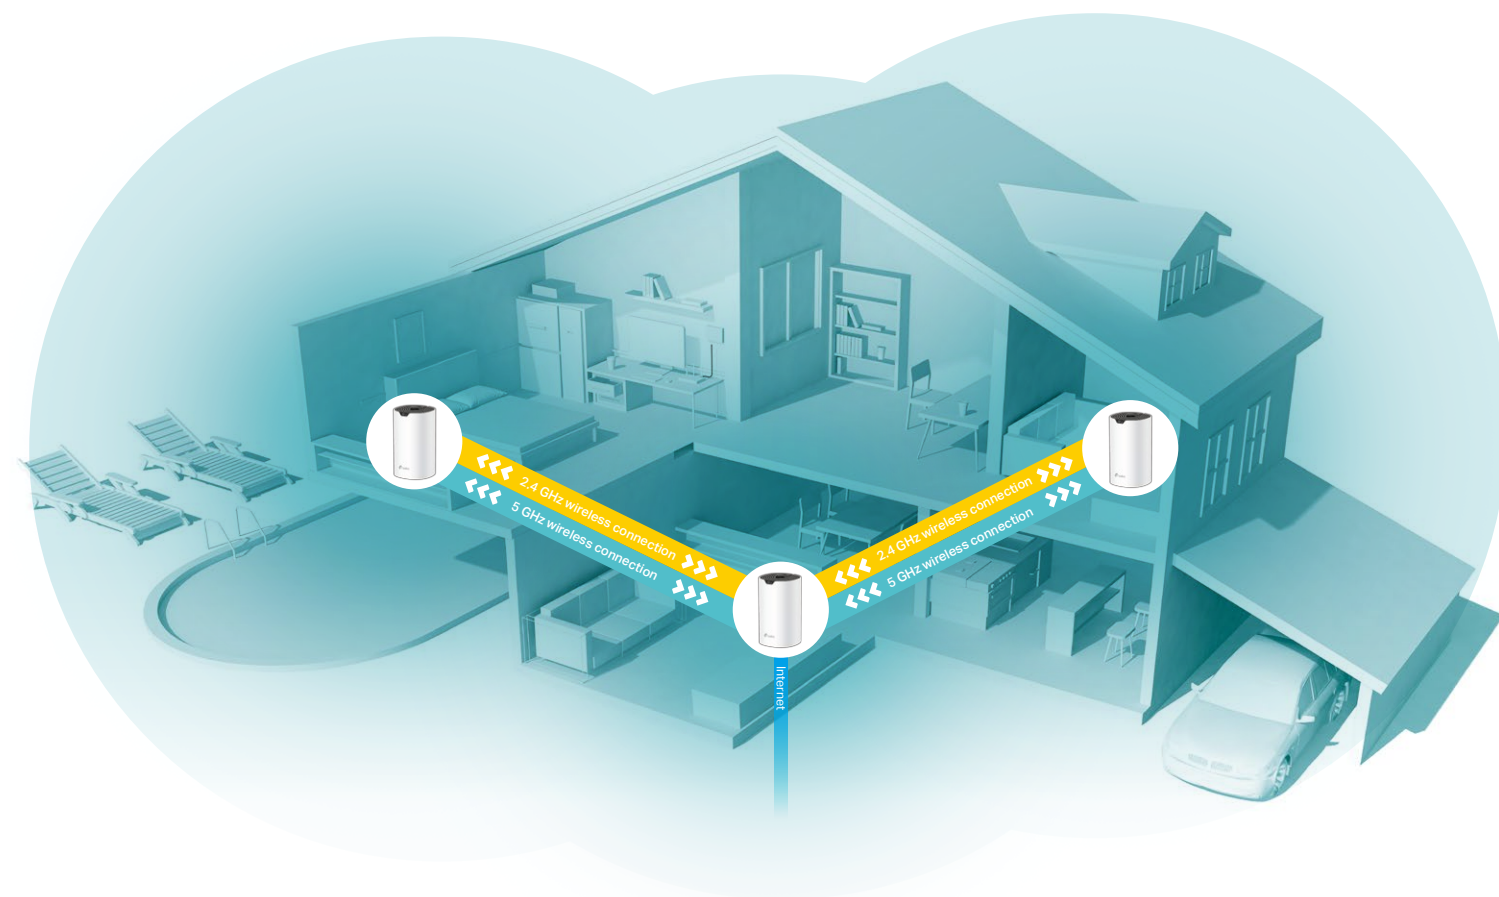

Whole Home Mesh Wi-Fi System

Seamless Roaming* | Parental Controls | Adaptive Path Selection | Easy Setup

AC1200 Whole Home Mesh Wi-Fi System

Deco S4

Highlights

Fast Mesh Wi-Fi for Your Whole Home

Deco is the simplest way to guarantee a strong Wi-Fi signal in every corner of your home. Enjoy fast and stable connections for an army of devices in homes up to 5,500 sq. ft. Setup is made easier with the Deco app there to walk you through every step.†

Wi-Fi Dead-Zone Killer

Eliminate weak signal areas with whole home Wi-Fi. No more searching around for a stable connection.

No More Buffering

3x faster AC1200 dual-band Wi-Fi ensures a smooth gaming and 4K streaming experience with 11ac Wave 2 MU-MIMO technology and provides lag-free connections for up to 100 devices.†

Seamless Roaming with One Wi-Fi Name

Deco units work together to form a unified Wi-Fi network with a single network name. Walk through your home and stay connected with the fastest possible speeds, made possible by Deco's seamless coverage and Plug & Play Mesh Technology.†

Keeps Itself Fast

Adaptive path selection keeps your network running at top-speed by automatically choosing the fastest connection path.

Parental Controls

Limit online time and block inappropriate websites according to unique profiles created for each family member.