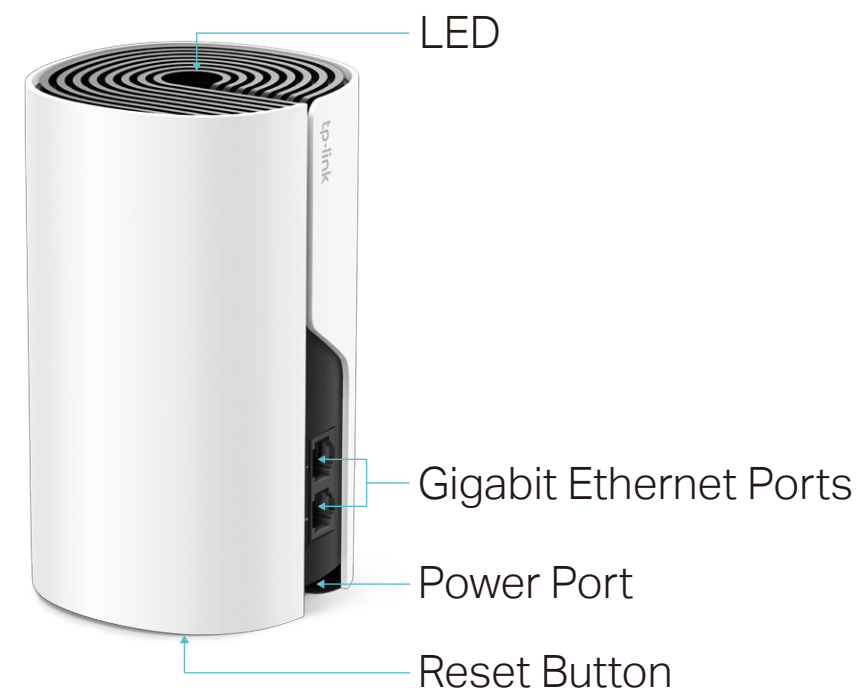

Whole Home Mesh Wi-Fi System

Seamless Roaming* | Parental Controls | Adaptive Path Selection | Easy Setup

AC1200 Whole Home Mesh Wi-Fi System

Deco S4

Highlights

Fast Mesh Wi-Fi for Your Whole Home

Deco is the simplest way to guarantee a strong Wi-Fi signal in every corner of your home. Enjoy fast and stable connections for an army of devices in homes up to 5,500 sq. ft. Setup is made easier with the Deco app there to walk you through every step.†

Work with All Deco Models

Form a Mesh network with your desired Deco models

All Deco models can work together. Just expand Mesh Wi-Fi coverage anytime by adding more Decos

Specifications

Hardware

- Ports: 2 WAN/LAN Gigabit Ethernet ports, 1 Power port
- Buttons: 1 Reset button on the underside
- Antenna Type: 2 internal dual-band antennas per Deco unit
- Power Adapter Input: 100-240V~50/60Hz 0.6A
- Power Adapter Output: 12V = 1.5A
- Dimensions (L*W*H): 6.4 × 3.6 × 3.6 in. (162.3*90.7*90.7mm)