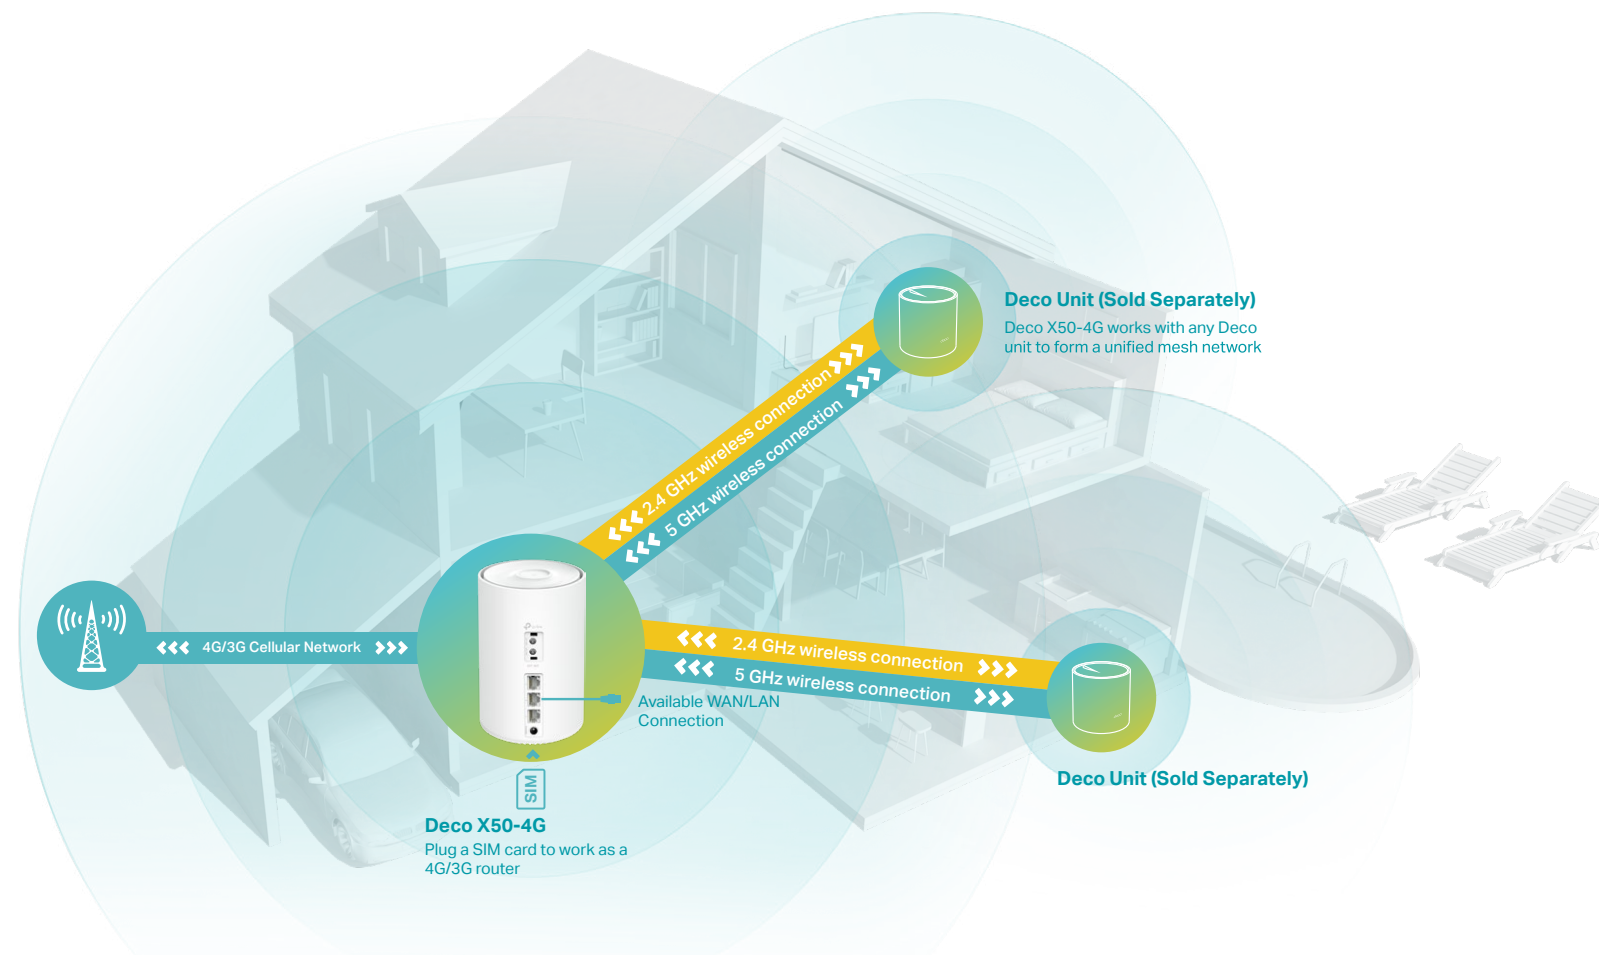

# AX3000 Whole Home Mesh Wi-Fi 6 System

Superior Mesh Wi-Fi, Everywhere

**4G+** Cat 6 Up to 300 Mbps\*\*

Deco X50-4G

Works as a **4G/3G** Router

Faster Wi-Fi Speed up to 3000 Mbps<sup>†</sup>

Connects over 150 Devices<sup>†</sup>

## Superior Mesh Wi-Fi , Everywhere

Deco 4G+ = TP-Link Mesh Technology + Wi-Fi 6 + HomeShield + 4G/3G Router