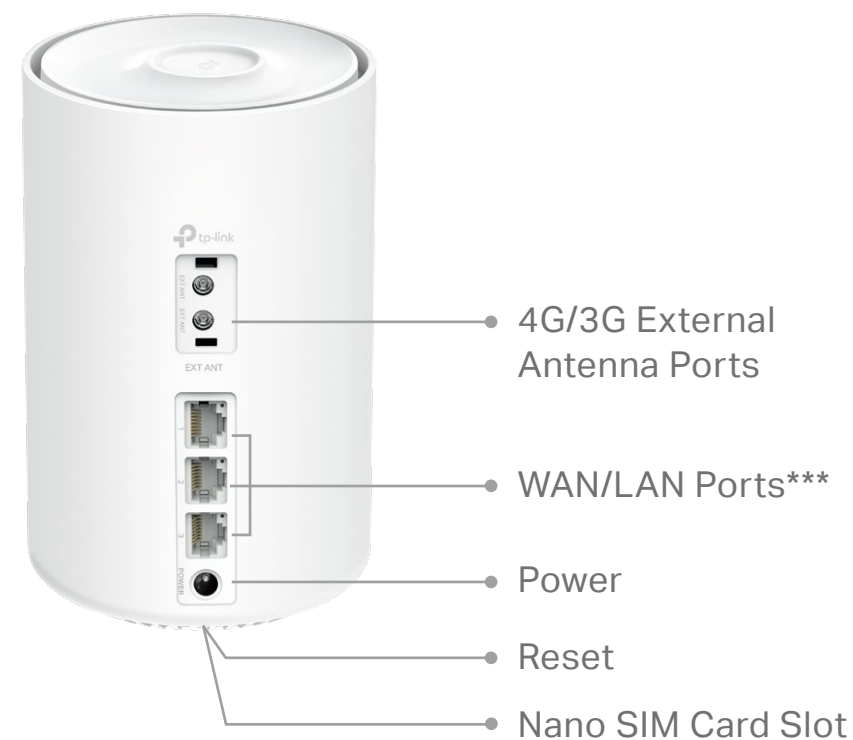

Specifications

Hardware

- CPU: 1.7 GHz Quad-Core CPU
- Ethernet Port: 3 Gigabit ports (WAN/LAN auto-sensing)
- Button: 1 RESET button on the underside
- Antenna: 2 LTE antennas, 2 Wi-Fi antennas
- Power Consumption (with power adapter): 18.16 W max
- Dimensions (W × D × H): 4.13 × 4.13 × 6.57 in (105 × 105 × 167 mm)
- Power Adapter Input: 100-240 V~ 50-60 Hz 0.6 A
- Power Adapter Output: 12 V $\equiv$ 1.5 A

Attention: This device may only be used indoors in all EU member states, EFTA countries and Northern Ireland.

Attention: This device may only be used indoors in Great Britain.

Specifications are subject to change without notice. All the brands and product names are trademarks or registered trademarks of their respective holders.

[†]Maximum wireless signal rates are the physical rates derived from IEEE Standard 802.11 specifications. Actual wireless data throughput and wireless coverage, and quantity of connected devices are not guaranteed and will vary as a result of network conditions, client limitations, and environmental factors, including building materials, obstacles, volume and density of traffic, and client location.

[‡]Clients need to support 802.11k/v/r and may require additional setup. Performance may vary depending on the client device.

[§]HomeShield includes the Free Basic Plan. Fees apply for the Pro Plan.

Visit <https://www.tp-link.com/homeshield> for more information.

[¶]Use of Wi-Fi 6 and other features including OFDMA, MU-MIMO, 1024-QAM, and BSS Color require clients to also support the corresponding features. The 160 MHz bandwidth may be unavailable in the 5 GHz band in some regions/countries due to regulatory restrictions.

[‡]Use of WPA3 encryption requires clients to also support the corresponding feature.

^{**}Maximum 4G download speeds depend on external factors such as the local 4G network coverage, data plan, real-time network capacity, client limitations, and environmental factors.

^{***}All WAN/LAN ports will operate as either WAN or LAN ports. Only one port can serve as a WAN port at a time.

©2022 TP-Link

Wireless

- 4G: FDD-LTE: B1/B3/B5/B7/B8/B20/B28 (2100/1800/850/2600/900/800/700 MHz)
  TDD-LTE: B38/B40/B41(2600/2300/2500 MHz)
- 3G: DC-HSPA+/HSPA/UMTS B1/B5/B8 (2100/850/900 MHz)
- Wireless Standards: IEEE 802.11a/n/ac/ax 5 GHz, IEEE 802.11b/g/n/ax 2.4 GHz
- Mesh Protocol: 802.11k/v/r[‡]
- Frequency: 2.4 GHz and 5 GHz
- Signal Rate: 574 Mbps on 2.4 GHz, 2402 Mbps on 5 GHz[†]
- Transmit Power: CE: ≤20 dBm (2.4 GHz), ≤23 dBm (5 GHz)
- Wireless Security: WPA/WPA2-PSK/WPA3 encryptions

Software

- Working Mode: 3G/4G, Router, Access Point
- WAN Type: Dynamic IP/Static IP/PPPoE/L2TP/PPTP
- Protocols: Supports IPv4 and IPv6
- Guest Network: 2.4 GHz Guest Network ×1; 5 GHz Guest Network ×1
- Features: Parental Controls, QoS (Quality of Service), Anti-virus, Address Reservation, Port Forwarding, TP-Link DDNS, IPTV, IPv6, LED Control, Smart Connect, Optional Ethernet backhaul, 1024-QAM[¶], MU-MIMO[¶], OFDMA[¶], BSS Color[¶]

Others