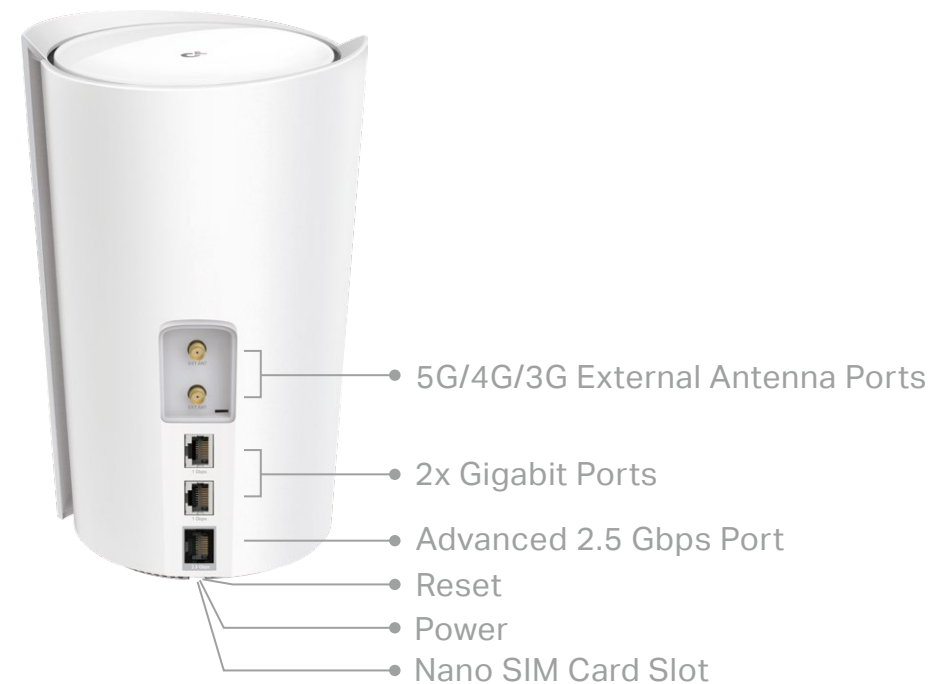

Three Modes in One

Choose the 4G/5G Router, Wireless Router or Access Point mode for your network needs

- 4G/5G Router Mode – Plug a SIM card and enjoy the fast and stable Wi-Fi
- Wi-Fi Router Mode – Creates an instant private wireless network
- Access Point Mode – Creates Wi-Fi access for any existing wired network

Work with All Deco Models

Form a Mesh network with your desired Deco models

- Compatible with All Deco Models – All Deco models can work together. Just expand Mesh Wi-Fi coverage anytime by adding more Decos
- Deco Mesh Technology – Eliminates dead zones and provides uninterrupted WiFi throughout your home

TP-Link 5G AX3000 Whole Home Mesh Wi-Fi 6 Gateway Deco X50-5G

Specifications

Hardware

- CPU: 1.0 GHz Dual-Core CPU
- Ethernet Port: 1× 2.5 Gigabit port + 2× 1 Gigabit ports (WAN/LAN auto-sensing)***
- Button: 1 RESET button on the underside
- Antenna: 4× LTE/5G internal antennas + 2× Wi-Fi internal antennas + 2× external antenna interface
- Power Consumption (without power adapter): 21 W max
- Dimensions (W × D × H): 8.3 × 5.1 × 4.8 in (210.5 × 130 × 123 mm)
- Power Adapter Input: 100-240 V~ 50-60 Hz 0.8 A
- Power Adapter Output: 12 V $\overline{=}$ 2 A