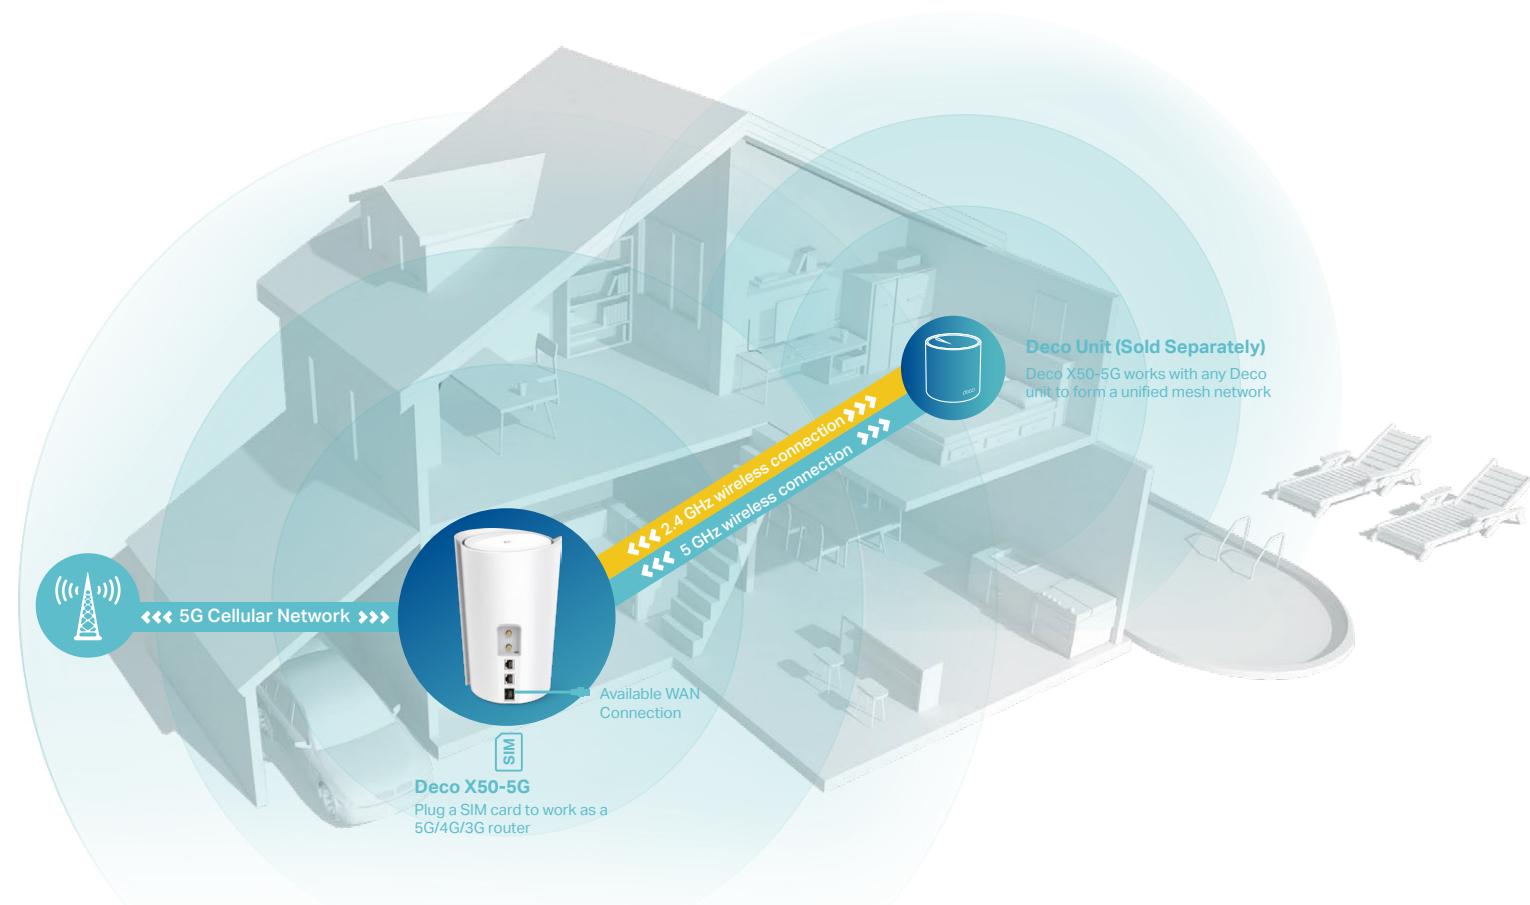

Whole Home Mesh Wi-Fi 6 Router

AX3000 Whole Home Mesh Wi-Fi 6 System

Superior Mesh WiFi, Everywhere

Deco X50-5G

-  **5G/4G/3G** Modem Router
-  Dual Band Wi-Fi up to **3.0** Gbps[†]
-  **2.5** Gigabit WAN/LAN Port

Highlights

Superior Mesh Wi-Fi, Everywhere

Deco X50-5G = TP-Link Mesh Technology + Wi-Fi 6 + 5G/4G/3G Router

Wi-Fi Dead-Zone Killer

Eliminate weak signal areas with clearer, stronger whole home Wi-Fi generated from Wi-Fi 6. No more searching around for a stable connection.[^]

Seamless Roaming with One Wi-Fi Name

Deco units work together to form a unified network with a single network name. Walk through your home and stay connected with the fastest possible speeds.[‡]

HomeShield Security