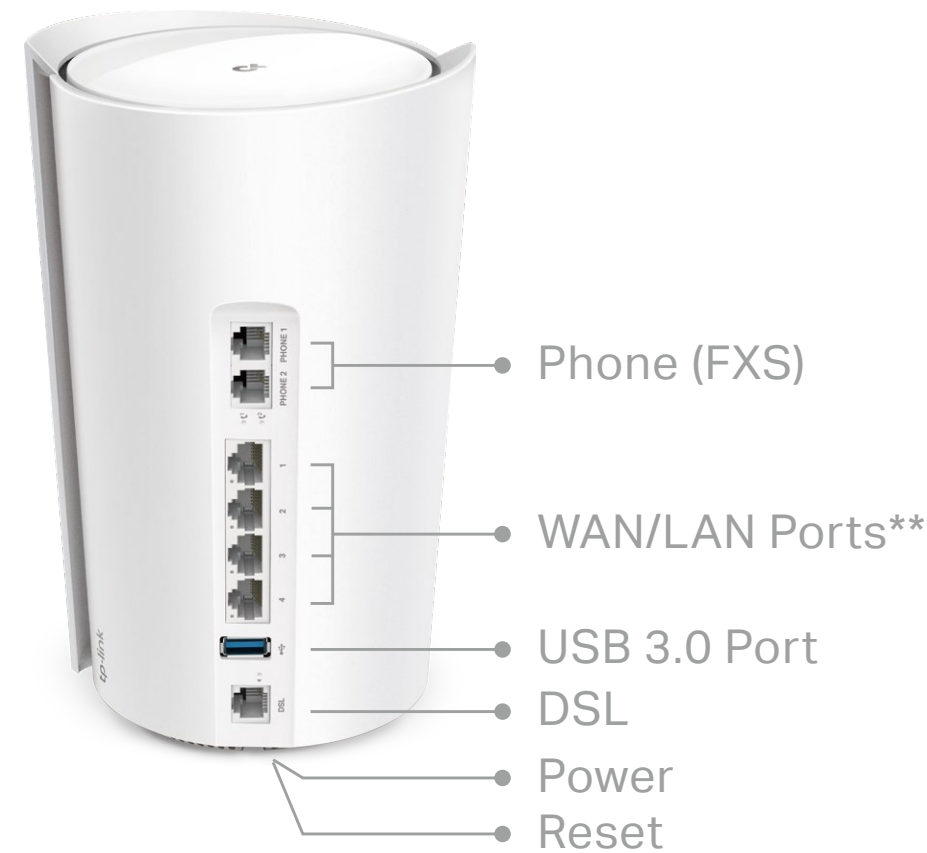

Specifications

Deco X73-DSL