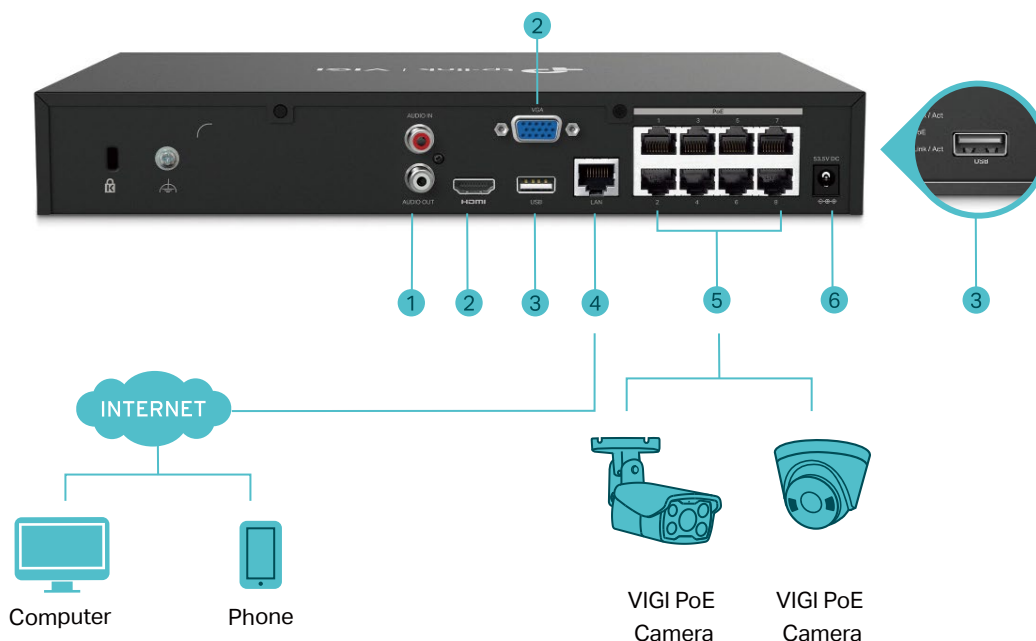

#### Easy Management

Seamlessly manage the NVR and connected cameras via the web UI, NVR UI, VIGI app, and VIGI Security Manager. Customize the management systems to suit your specific needs.

# Network Topology

1. AUDIO IN and AUDIO OUT for Two-Way Audio
2. HDMI and VGA Ports for Video Output
3. Two USB Ports for Mouse, Keyboard, or Mobile Hard Disk Connection\*
4. LAN Port for Ethernet Connection
5. Eight PoE+ Ports to Connet and Power Your Camera
6. Power Supply