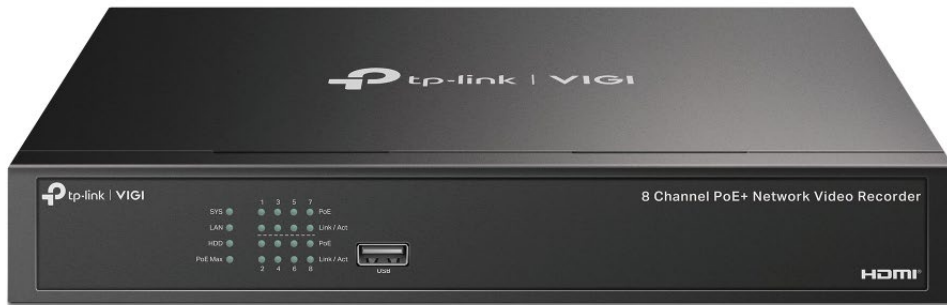

# 8 Channel PoE+ Network Video Recorder

MODEL: VIGI NVR1008H-8MP

## H.265+

**8** PoE+ Ports | **113W** PoE Budget

Remote Management  
Dedicated VIGI app