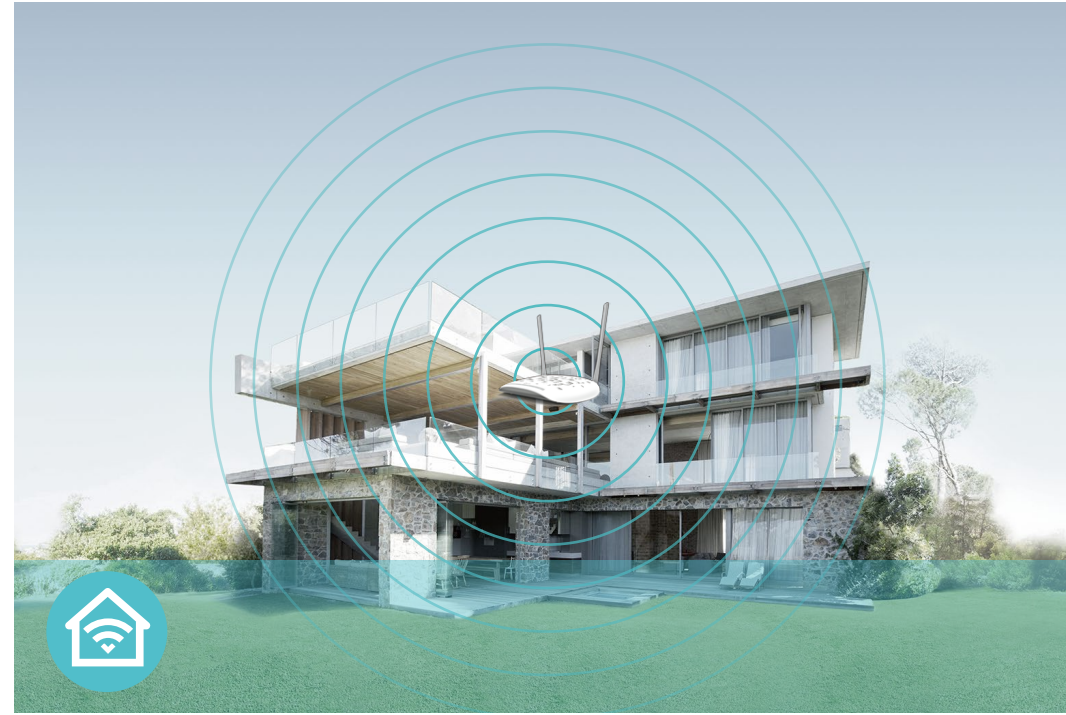

## Wi-Fi Range

- **Expansive Coverage** – 300 Mbps Wi-Fi allows stable speed for wireless activities, such as streaming, surfing, browsing and posting social media
- **High-gain Antennas** – Two 4 dBi high-gain antennas expand network coverage across your home