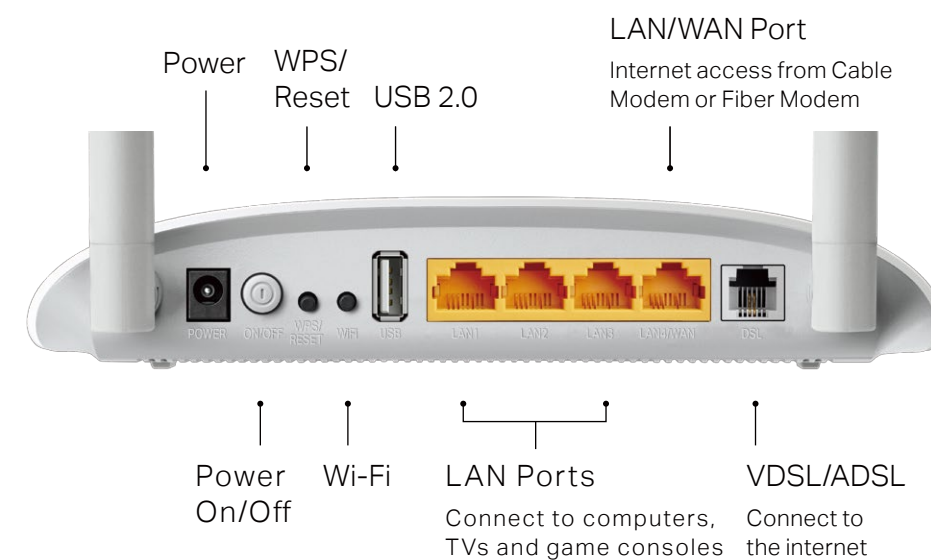

Specifications

Hardware

- Ports: 1 10/100 Mbps LAN/WAN Port, 3 10/100 Mbps LAN ports, 1 RJ11 port, 1 USB 2.0 Port
- Button: WPS/Reset Button, Wi-Fi Button, Power On/Off Button
- Antenna: 2 × 4dBi Fixed Omni-Directional Antennas
- External Power Supply: 9V/0.85A
- Dimensions (W x D x H): 7.7 × 5.1 × 1.4 in. (195 × 130 × 36 mm)
- IEEE Standards: IEEE 802.3, 802.3u
- ADSL Standards: Full-rate ANSI T1.413 Issue 2, ITU-T G.992.1(G.DMT), ITU-T G.994.1 (G.hs), ITU-T G.995.1
- ADSL2 Standards: ITU-T G.992.3 (G.DMT.bis)
- ADSL2+ Standards: ITU-T G.992.5
- VDSL2 Standards: ITU-T G.993.2, ITU-T G.993.5 (G.vector), ITU-T G.998.4 (G.INP)

Wireless

- Wireless Standards: IEEE 802.11b, 802.11g, 802.11n
- Frequency: 2.400 - 2.4835 GHz
- Signal Rate: 300 Mbps at 2.4 GHz
- Transmit Power: <20 dBm(EIRP)
- Wireless Function: Enable/Disable Wireless Radio, WMM, Wireless Statistics
- Wireless Security: Supports 64/128-bit WEP, WPA/WPA2, WPA-PSK/WPA2-PSK encryptions

TP-Link 300Mbps Wireless N USB VDSL/ADSL Modem Router TD-W9970