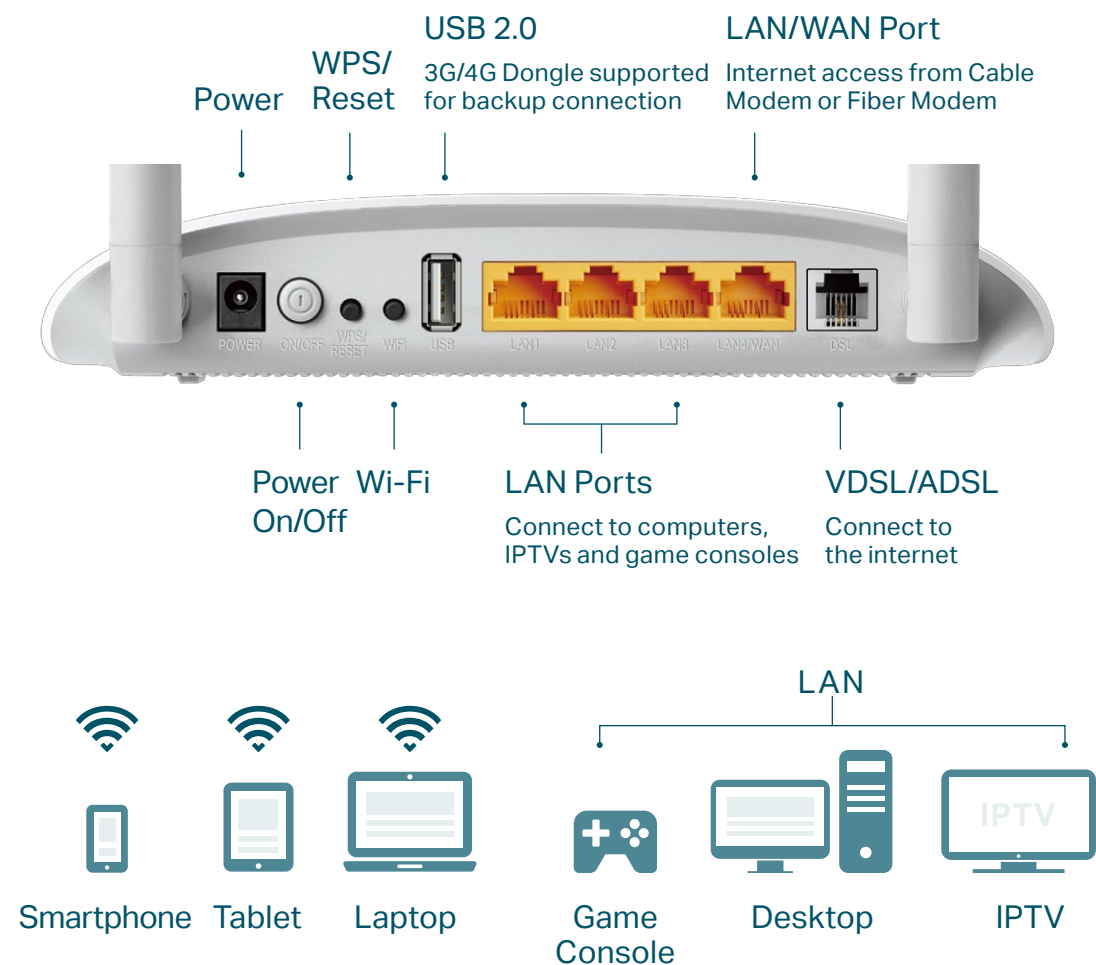

[www.tp-link.com](http://www.tp-link.com)

TP-Link 300Mbps Wireless N USB VDSL/ADSL Modem Router TD-W9970

## Keep Your Home Less Complicated, More Connected

The TD-W9970 is a combined wired/wireless network connection device with an integrated wireless router and VDSL/ADSL modem, reducing the hassle of configuration. For diverse internet access, the LAN/WAN port accepts broadband connections from Cable Modem or Fiber Modem, and a USB 2.0 port shares 3G/4G connections. Featuring a variety of features and rich functionality, the TD-W9970 is the perfect space-saving hub of your home or business network.