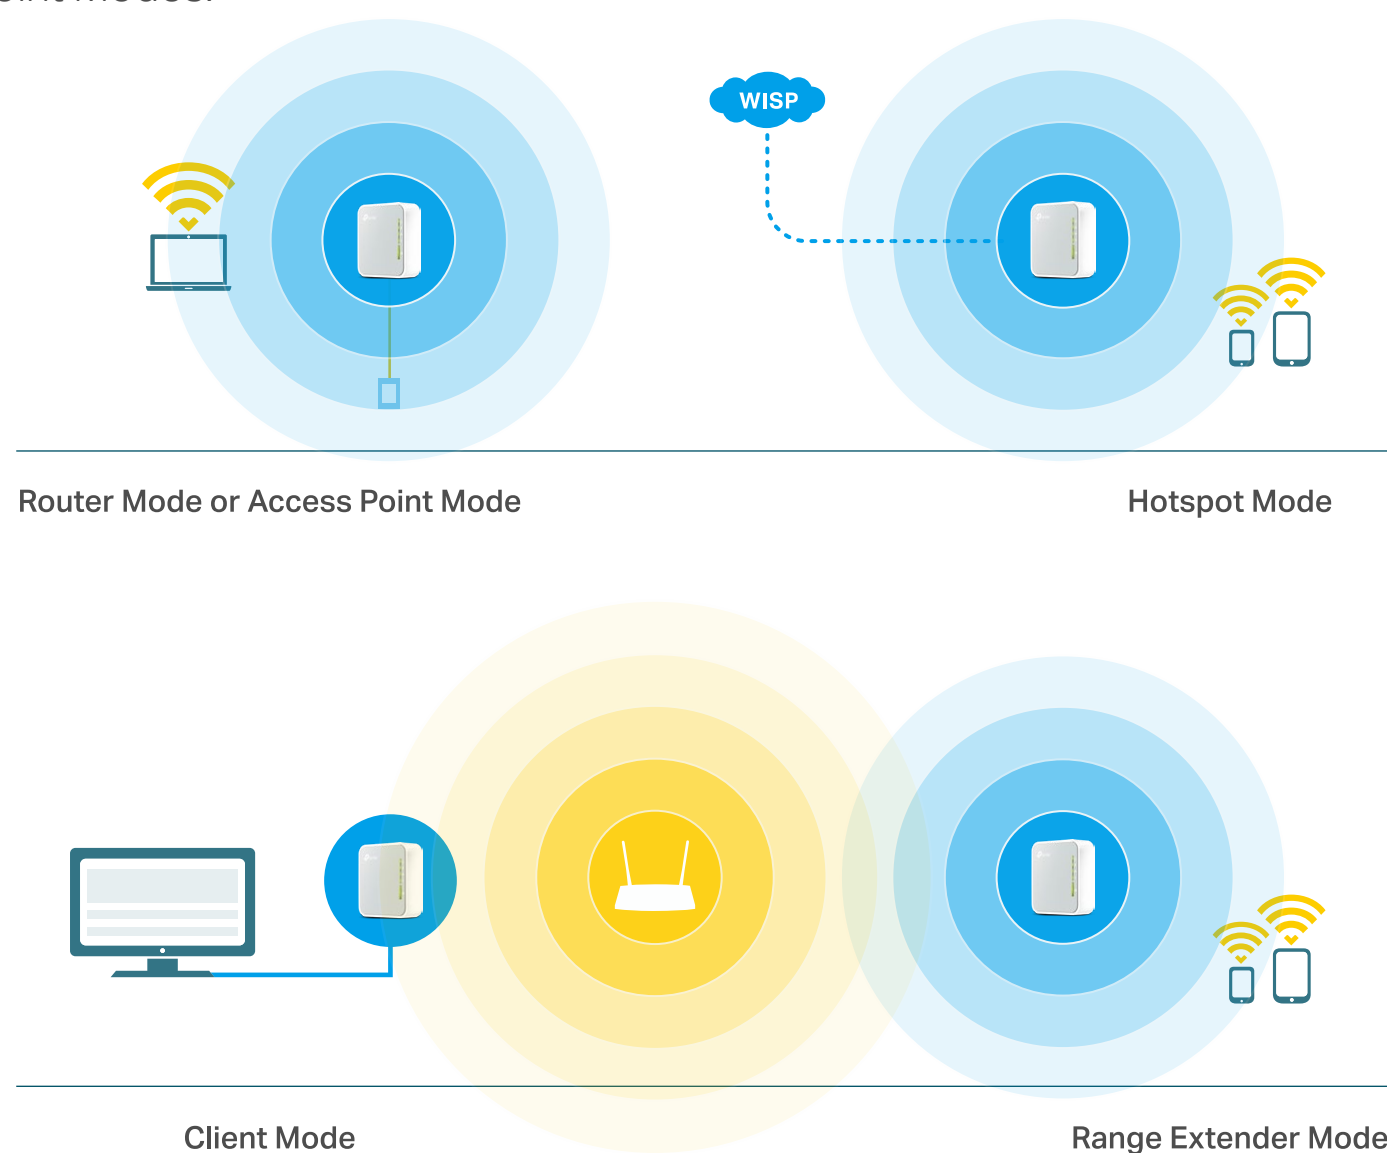

AC750 Wi-Fi Travel Router

Fast Wi-Fi Travels
with You

TL-WR902AC

300Mbps+433Mbps
Dual Band Wi-Fi

Multi-Mode

Compact
Design

Highlights

Quick Mode Selection

To meet the wireless needs of almost any situation you might encounter, the TL-WR902AC features Router, Hotspot, Range Extender, Client and Access Point Modes.

During Travel

- Router Mode: create your own private Wi-Fi network via Ethernet or 3G/4G modem*
* 3G/4G modem is only supported in some regions.
- Hotspot Mode: turn existing Wi-Fi into a private wireless network

At Home

- Access Point Mode: connect Wi-Fi devices to any wired network
- Range Extender Mode: expand an existing router's Wi-Fi coverage
- Client Mode: connect Ethernet devices to a Wi-Fi network

Features