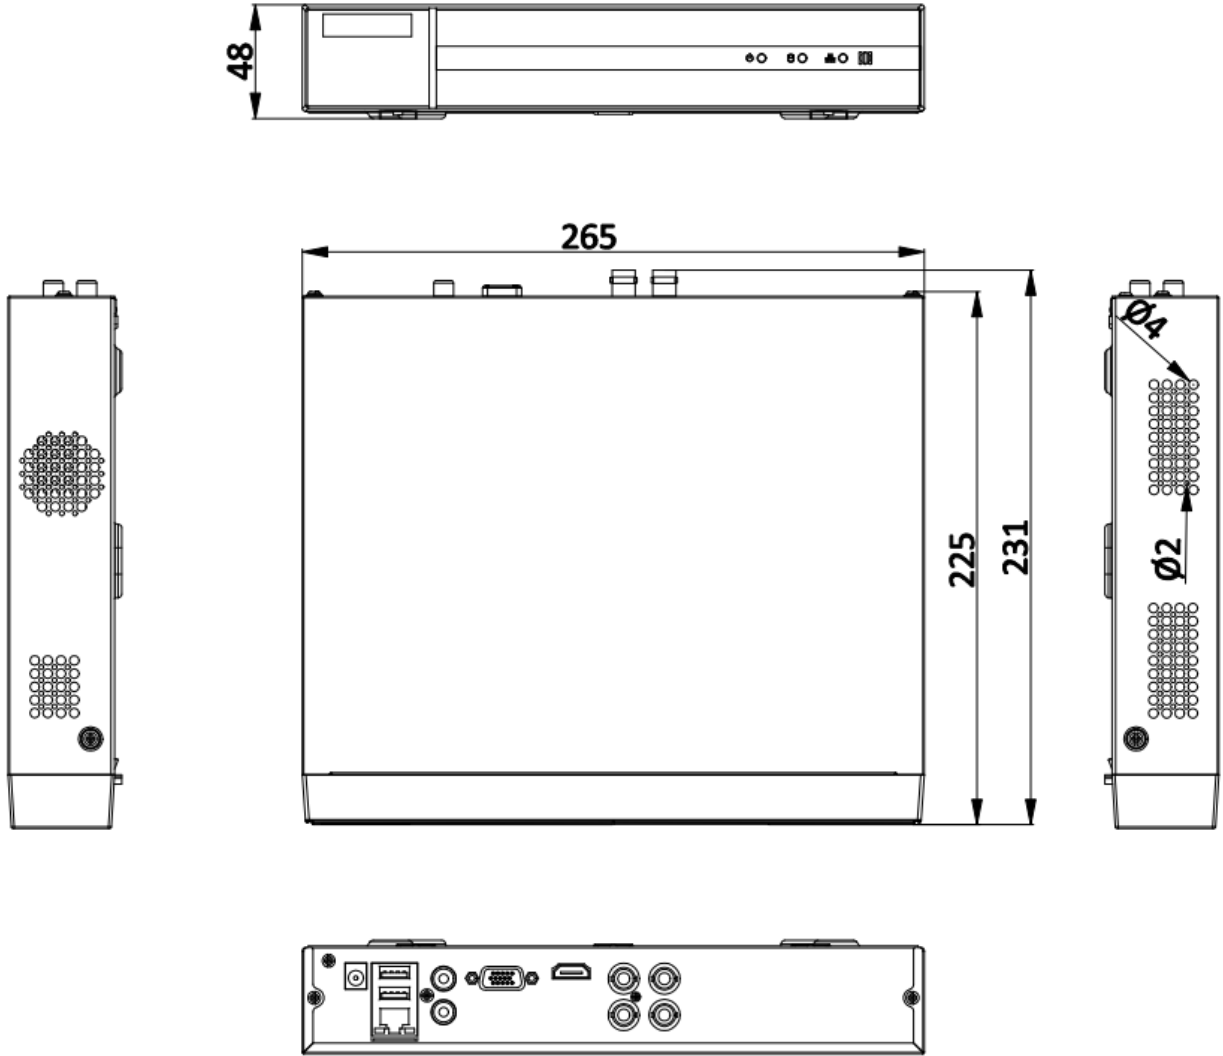

HDCVI Input	8 MP(3840 × 2160)@15 fps, 8 MP(3840 × 2160)@12 fps, 5 MP(2592 × 1944)@20 fps, 4 MP(2560 × 1440)@30 fps, 4 MP(2560 × 1440)@25 fps, 1080p@30 fps, 1080p@25 fps, 720p@30 fps, 720p@25 fps
CVBS Input	PAL/NTSC
HDMI Output	1-ch, 1920 × 1080/60Hz, 1280 × 1024/60Hz, 1280 × 720/60Hz, 1024 × 768/60Hz
VGA Output	1-ch, 1920 × 1080/60Hz, 1280 × 1024/60Hz, 1280 × 720/60Hz, 1024 × 768/60Hz
Video Output Mode	HDMI/VGA simultaneous output
Audio Input	1-ch, RCA (2.0 Vp-p, 1 KΩ) 4-ch via coaxial cable
Audio Output	1-ch, RCA (Linear, 1 KΩ)
Two-Way Audio	1-ch, RCA (2.0 Vp-p, 1 KΩ) (using the first audio input)
Synchronous Playback	4-ch
Network	
Total Bandwidth	96 Mbps
Remote Connection	32
Network Protocol	TCP/IP, PPPoE, DHCP, HiLookVision, DNS, DDNS, NTP, SADP, NFS, iSCSI, UPnP™, HTTPS, ONVIF
Network Interface	1, RJ45 10M/100M self-adaptive Ethernet interface
Wi-Fi	Connectable to Wi-Fi network by Wi-Fi dongle through USB interface
Auxiliary Interface	
SATA	1 SATA interface
Capacity	Up to 10 TB capacity for each disk
Alarm In/Out	N/A
USB Interface	2 × USB 2.0
General	
Power Supply	12 VDC, 1.5 A
Consumption	≤ 15 W (without HDD)
Working Temperature	-10 °C to +55 °C (+14 °F to +131 °F)
Working Humidity	10% to 90%
Dimension (W × D × H)	260 × 222 × 45 mm (10.2 × 8.7 × 1.8 inch)
Weight	≤ 1.16 kg (without HDD, 2.6 lb.)

Note:

Enhanced IP mode might be conflicted with smart events (motion detection 2.0) or other functions, please refer to the user manual for details.

Dimension

Physical Interface

No.	Description	No.	Description
1	Video and coaxial audio in	5	AUDIO IN, RCA connector
2	HDMI interface	6	LAN network interface and USB interface
3	VGA interface	7	12 VDC power input
4	AUDIO OUT, RCA connector	8	GND