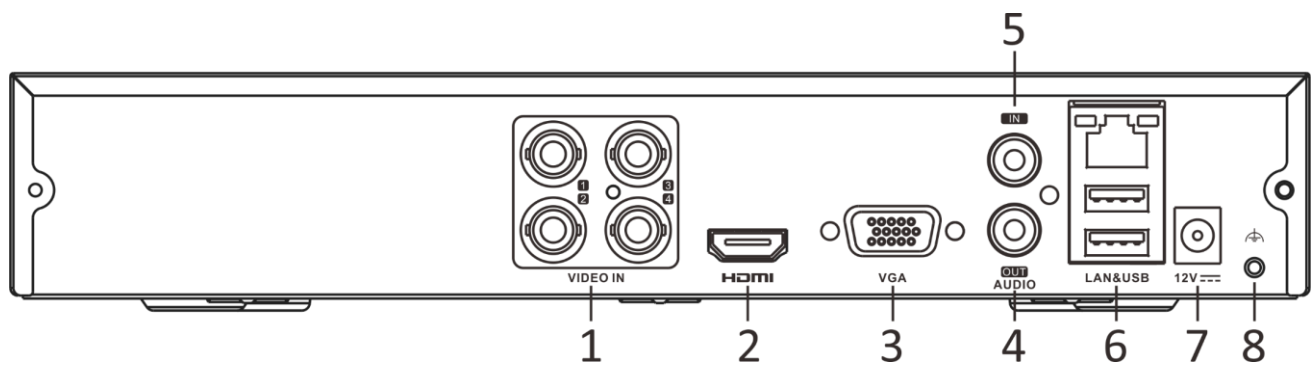

HDCVI Input	8 MP(3840 × 2160)@15 fps, 8 MP(3840 × 2160)@12 fps, 5 MP(2592 × 1944)@20 fps, 4 MP(2560 × 1440)@30 fps, 4 MP(2560 × 1440)@25 fps, 1080p@30 fps, 1080p@25 fps, 720p@30 fps, 720p@25 fps
CVBS Input	PAL/NTSC
HDMI Output	1-ch, 1920 × 1080/60Hz, 1280 × 1024/60Hz, 1280 × 720/60Hz, 1024 × 768/60Hz
VGA Output	1-ch, 1920 × 1080/60Hz, 1280 × 1024/60Hz, 1280 × 720/60Hz, 1024 × 768/60Hz
Video Output Mode	HDMI/VGA simultaneous output
Audio Input	1-ch, RCA (2.0 Vp-p, 1 KΩ) 4-ch via coaxial cable
Audio Output	1-ch, RCA (Linear, 1 KΩ)
Two-Way Audio	1-ch, RCA (2.0 Vp-p, 1 KΩ) (using the first audio input)
Synchronous Playback	4-ch
Network	
Total Bandwidth	96 Mbps
Remote Connection	32
Network Protocol	TCP/IP, PPPoE, DHCP, HiLookVision, DNS, DDNS, NTP, SADP, NFS, iSCSI, UPnP™, HTTPS, ONVIF
Network Interface	1, RJ45 10M/100M self-adaptive Ethernet interface
Wi-Fi	Connectable to Wi-Fi network by Wi-Fi dongle through USB interface
Auxiliary Interface	
SATA	1 SATA interface
Capacity	Up to 10 TB capacity for each disk
Alarm In/Out	N/A
USB Interface	2 × USB 2.0
General	
Power Supply	12 VDC, 1.5 A
Consumption	≤ 15 W (without HDD)
Working Temperature	-10 °C to +55 °C (+14 °F to +131 °F)
Working Humidity	10% to 90%
Dimension (W × D × H)	260 × 222 × 45 mm (10.2 × 8.7 × 1.8 inch)
Weight	≤ 1.16 kg (without HDD, 2.6 lb.)

Note:

Enhanced IP mode might be conflicted with smart events (motion detection 2.0) or other functions, please refer to the user manual for details.

Dimension

Physical Interface

No.	Description	No.	Description
1	Video and coaxial audio in	5	AUDIO IN, RCA connector
2	HDMI interface	6	LAN network interface and USB interface
3	VGA interface	7	12 VDC power input
4	AUDIO OUT, RCA connector	8	GND