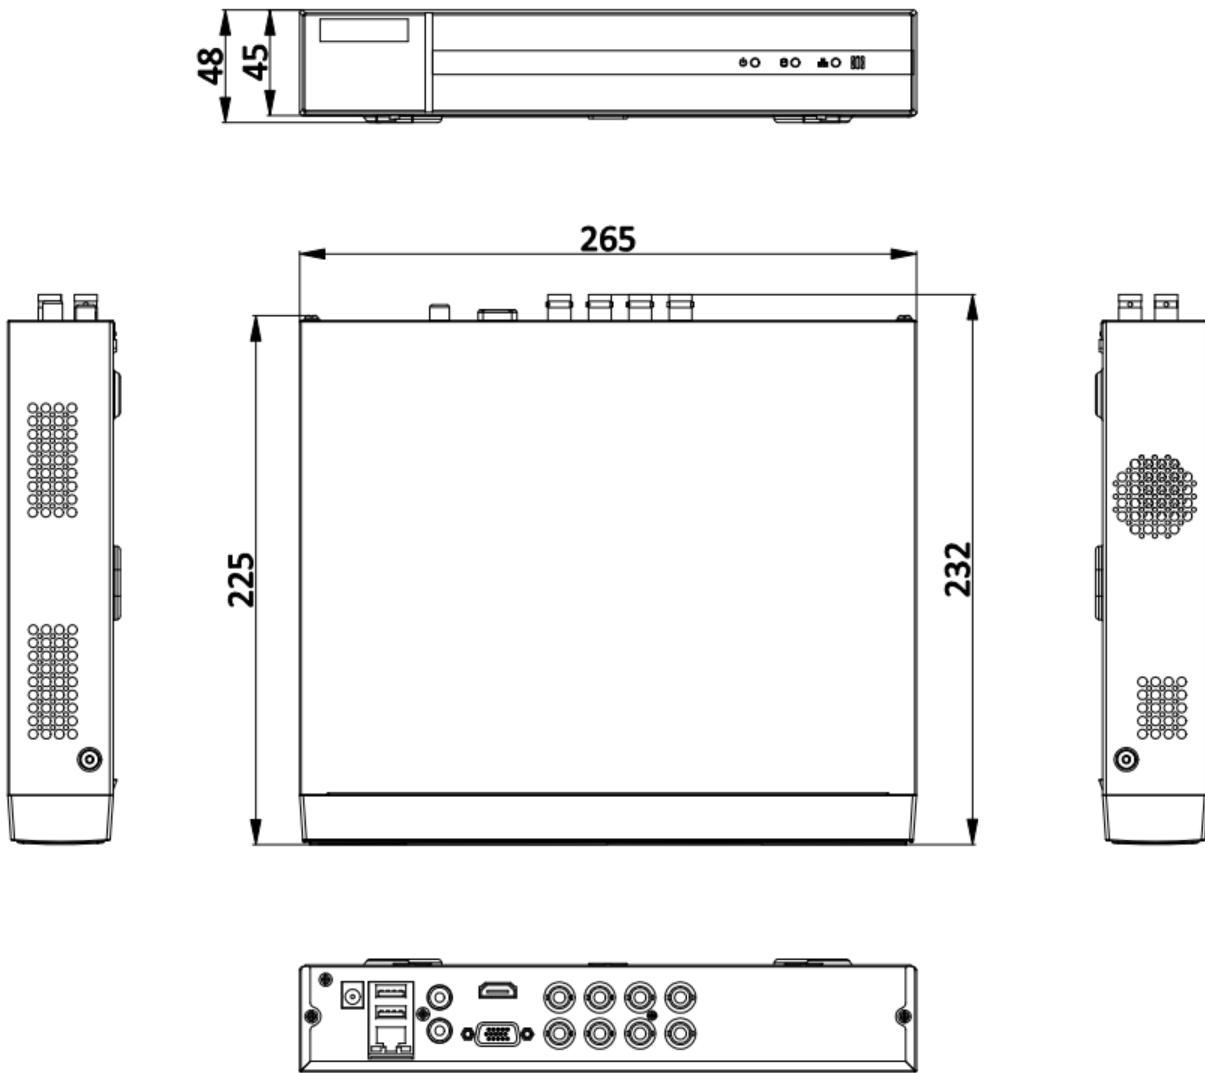

Dimension

scale/1:1;Unit/mm