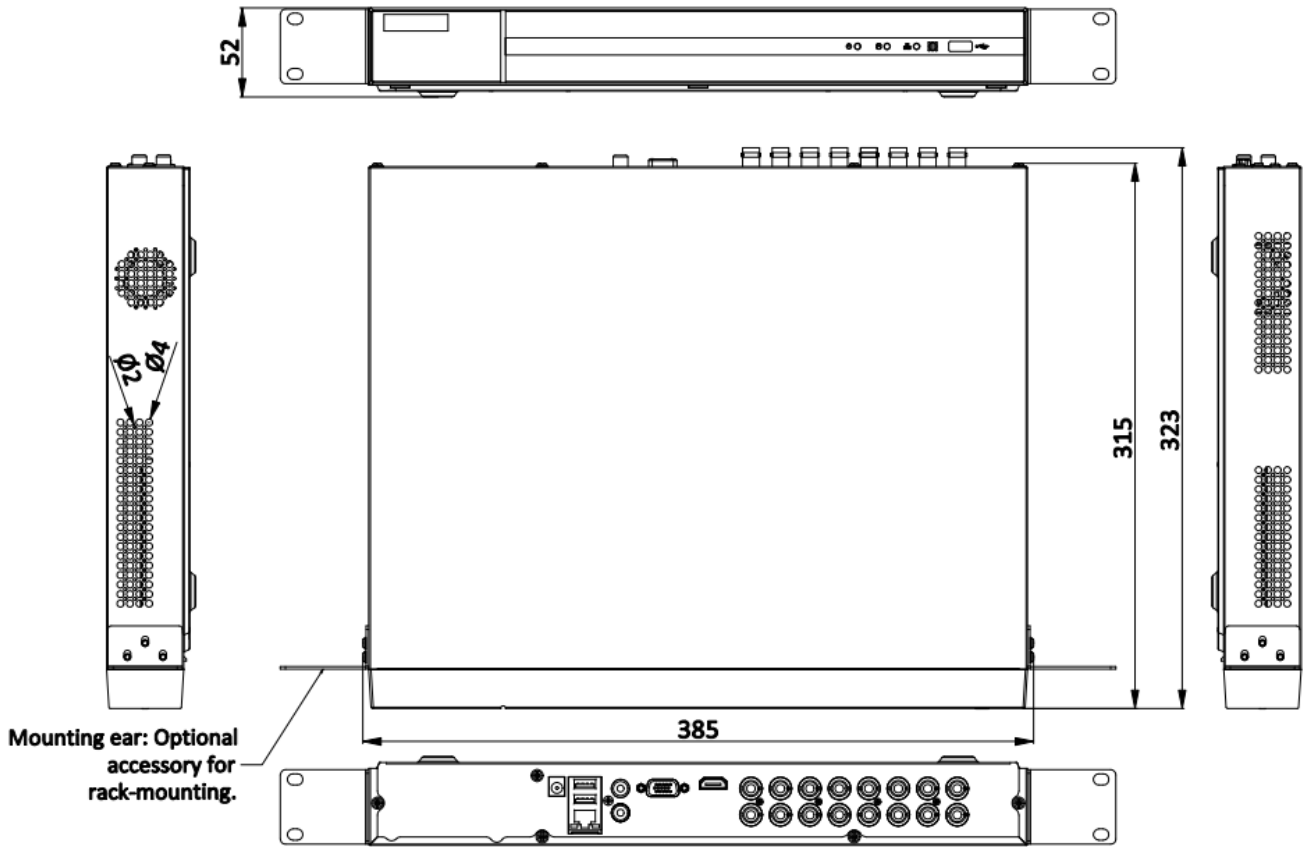

Dimension

scale/1:1;Unit/mm