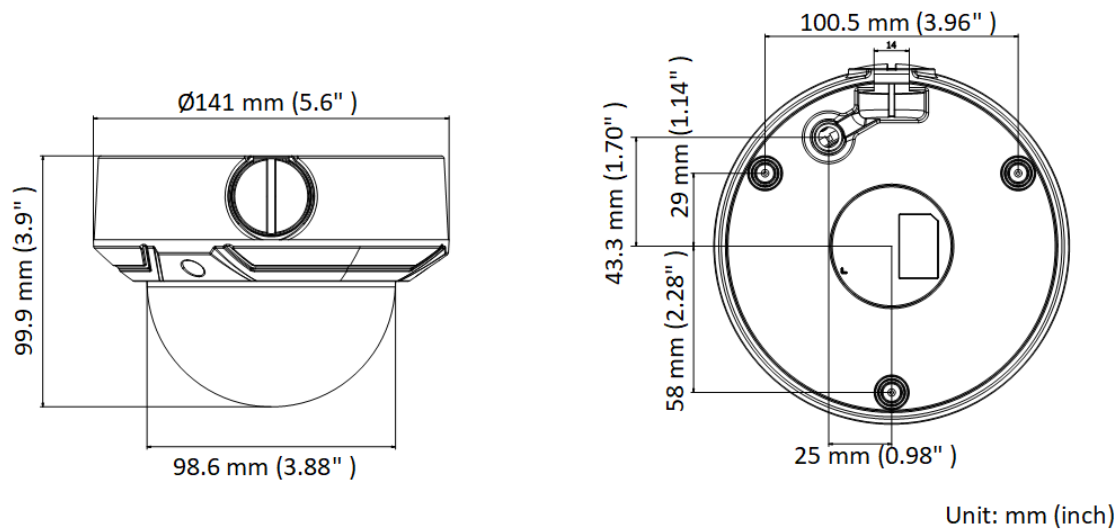

▪ Available Model

IPC-D650H-Z (2.8 to 12 mm)

▪ Dimension