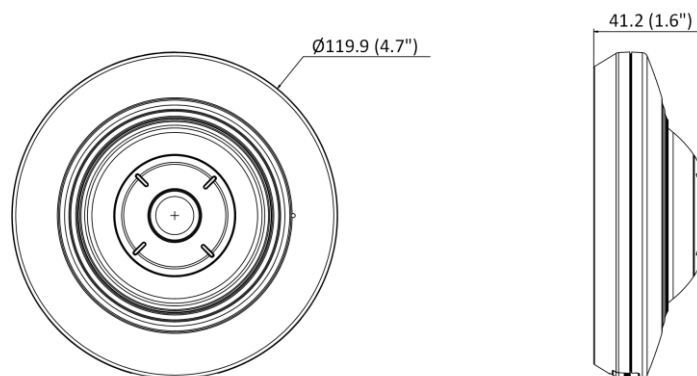

▪ **Dimension**

Unit: mm (inch)

▪ **Accessory**

▪ **Optional**

DS-1297ZJ-M Pendant Mount	DS-1297ZJ-ES Pendant Mount	DS-1294ZJ Wal Mount	DS-1299ZJ Pendant Mount	DS-1281ZJ-DM27 Inclined Ceiling Junction Box
DS-1297ZJ Pendant Mount				

Headquarters

No.555 Qianmo Road, Binjiang District,
Hangzhou 310051, China
T +86-571-8807-5998
www.hikvision.com

Follow us on social media to get the latest product and solution information.