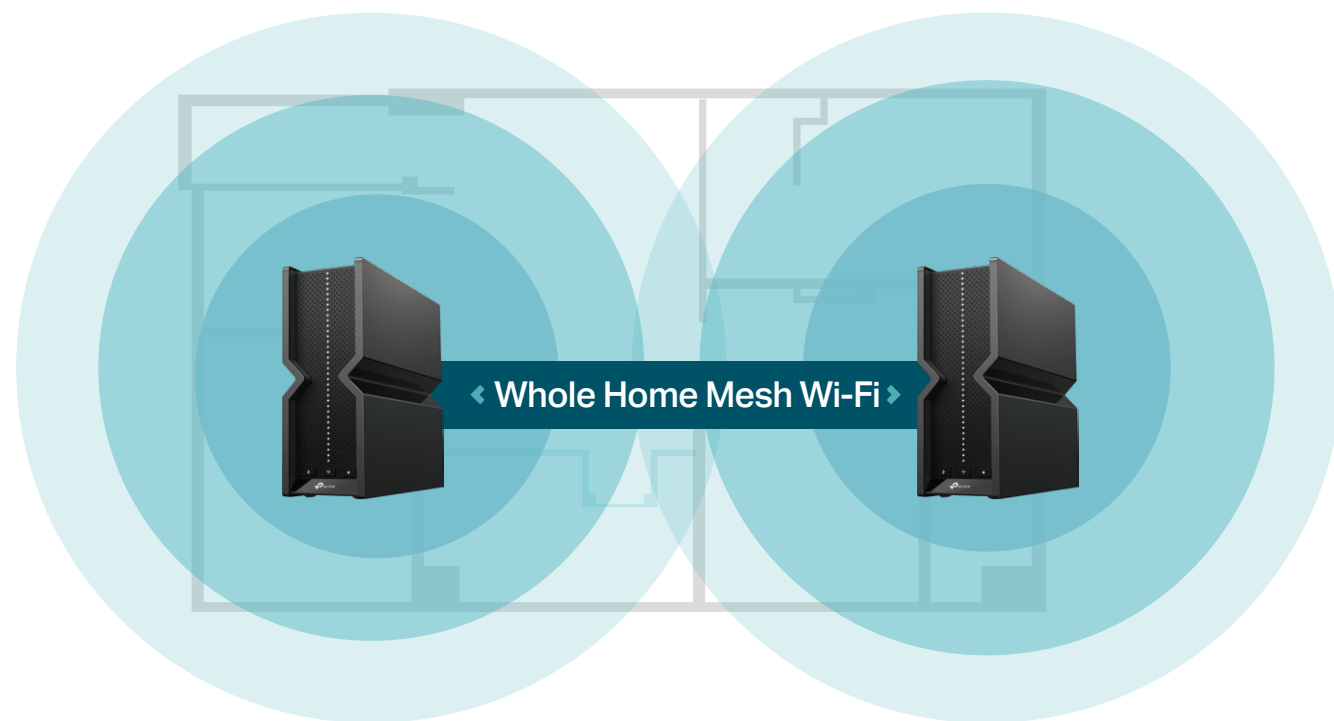

TP-Link BE9300 Tri-Band Wi-Fi 7 Router

Archer BE550

Highlights

TP-Link HomeShield

Manage online time and block inappropriate content to keep your family safe online with Parental Controls. Network Protection further keeps your home network safe by preventing potential threats and security issues.**

Network Protection

Parental Controls

Quality of Service (QoS)

Comprehensive Reports

Great Compatibility

Take your Wi-Fi to the next level without worry. Archer BE550 offers great compatibility by working with all Wi-Fi generations and devices and all internet providers.* It also works with Alexa and Google Assistant.

TP-Link BE9300 Tri-Band Wi-Fi 7 Router

Archer BE550

Highlights

Flexible Whole Home Wi-Fi

Archer BE550 is compatible with EasyMesh to form seamless whole home mesh Wi-Fi, preventing drops and lag when moving between signals. Enjoy uninterrupted streaming when moving around your home.**