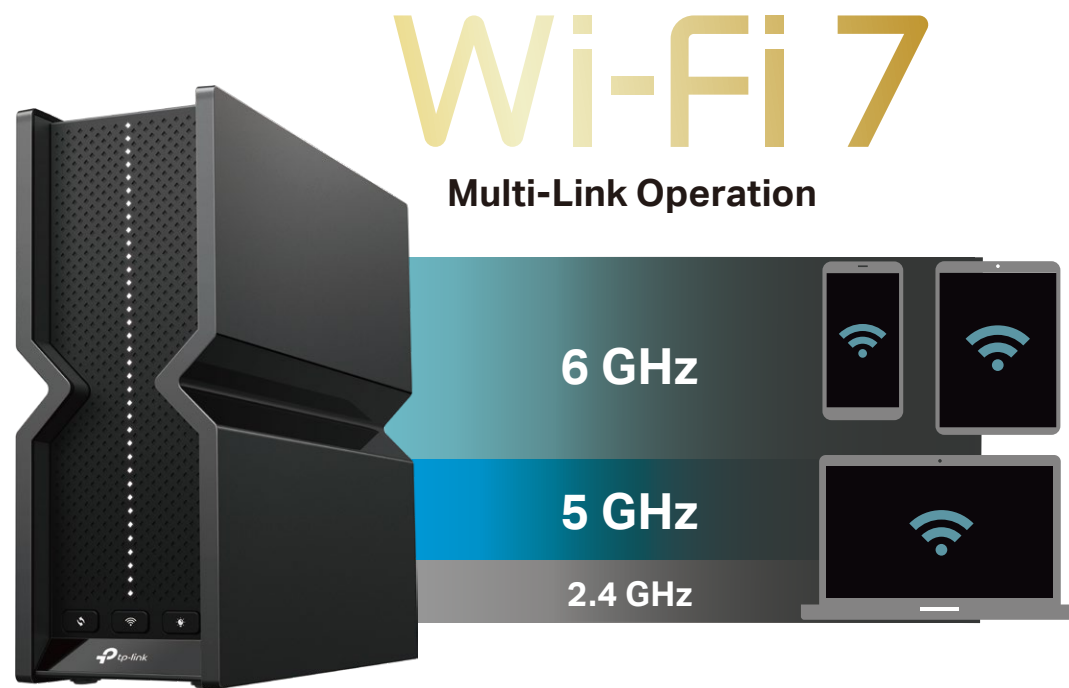

Far-Reaching Coverage

Broader 360-Degree Wi-Fi[†]

Full Multi-Gig Connectivity

5× 2.5 Gbps Ports Boost Wired Connections

Highlights

Wi-Fi 7 — Wi-Fi Like Never Before

Blazing-Fast 9214 Mbps Tri-Band Wi-Fi†

Wi-Fi 7 unleashes the full potential of the 6 GHz band with up to 320 MHz channels and 5.8 Gbps Wi-Fi speeds. Enjoy full access to 8K streaming and high-speed downloading.†*