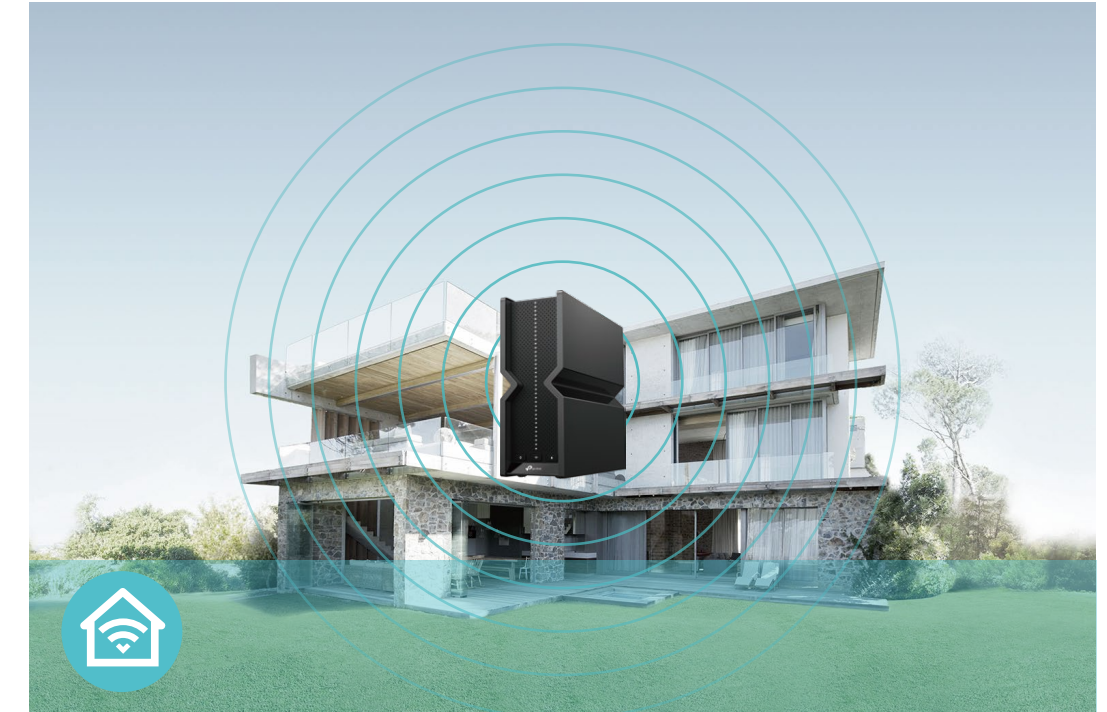

VPN Client Support

Archer BE550 allows specified devices in your home network to access remote VPN servers without needing to install VPN software on every device. Archer BE550 can also run a VPN and ordinary internet connections at the same time for added security and flexibility.

TP-Link BE9300 Tri-Band Wi-Fi 7 Router

Archer BE550

Features

Ultra-Fast Speed

- Blazing-Fast BE9300 Wi-Fi – Up to 9214 Mbps tri-band Wi-Fi 7 enables gaming, streaming and high-speed downloading on multiple devices—all at the same time†
- Full 2.5G Ports – One 2.5 Gbps WAN port and four 2.5 Gbps LAN ports break through the 1G bottleneck, driving your devices to peak performance.
- Greenfield 6 GHz Band – Provides robust high-speed connections with a brand-new expansive and congestion-free band.
- Wi-Fi 7 – Wi-Fi 7 (802.11be) features advanced technologies, including 320MHz channels and 4K QAM, drastically increasing the speed and efficiency of your entire network.‡
- Smart Connect – Intelligently assigns each device to the best Wi-Fi band for optimal performance.

Broad Wi-Fi Range

- Ultimate Range Wi-Fi – Proprietary WiFi optimization and 6x optimally positioned antennas boost WiFi signals throughout your home.
- Beamforming Technology – Concentrates Wi-Fi signals towards individual devices to ensure stronger connections.
- Seamless EasyMesh network – Transfer between seamless whole-home Wi-Fi without any drops or lag and manage your whole network using a centralized panel.