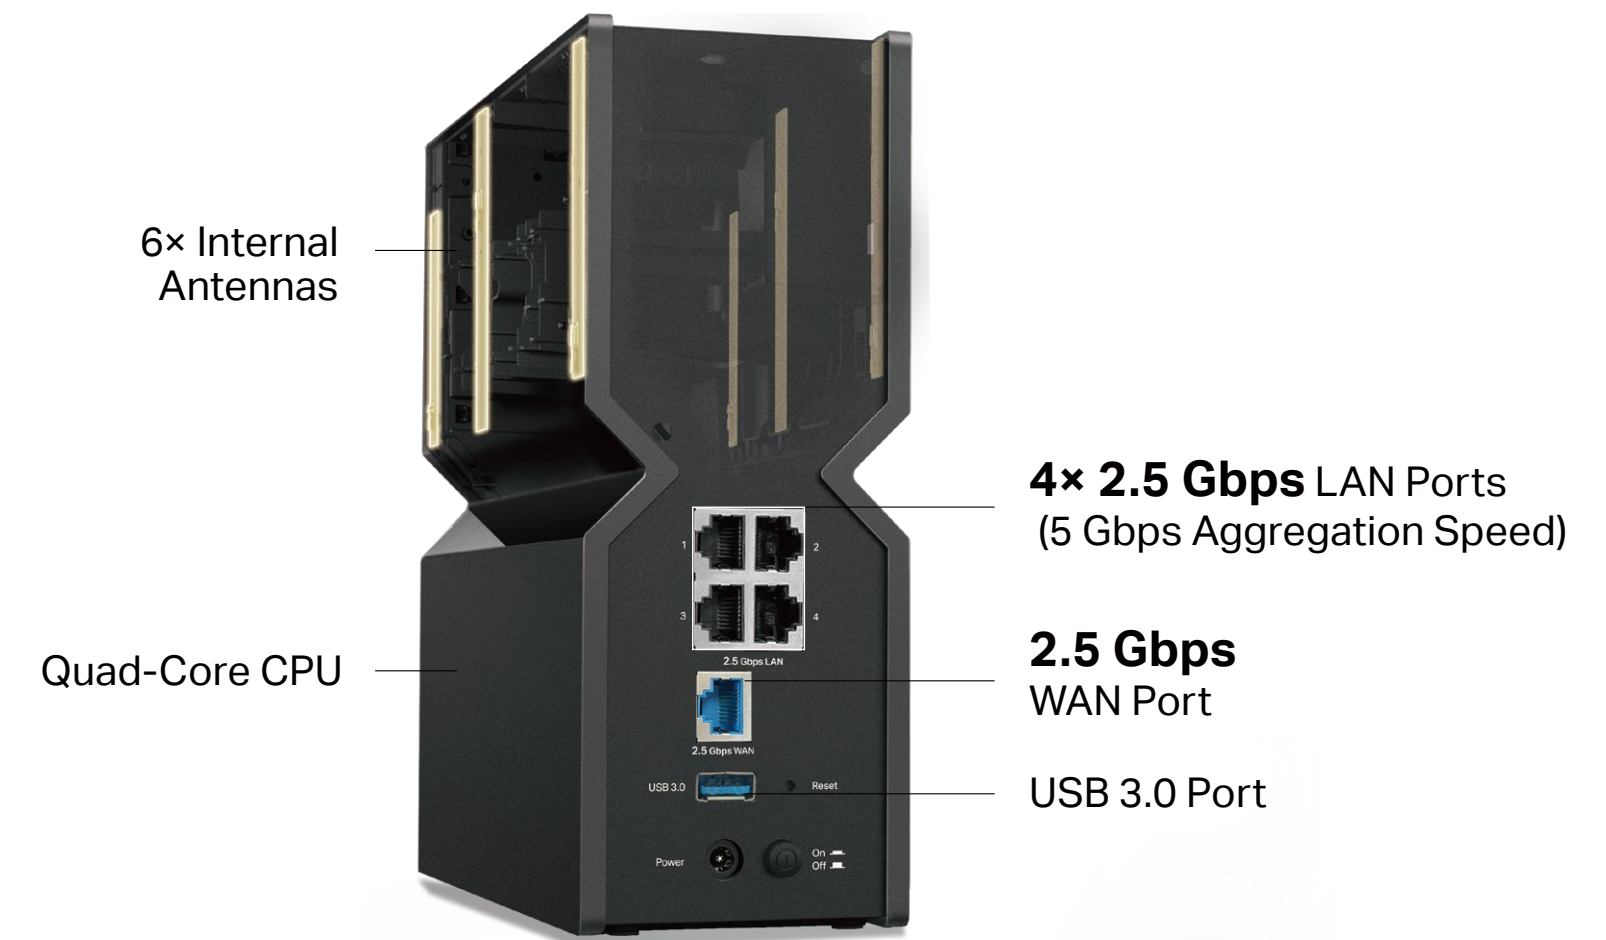

Higher Capacity for More Devices†

Communicates with multiple devices via 6 streams and tri-band simultaneously. Combined with the powerful CPU, Wi-Fi 7 provides congestion-free signals to your laptop, TV, thermostat, and baby monitor.

Highlights

Archer BE550 — Redefining Wi-Fi Routers

5× 2.5 Gbps Ports for Full Multi-Gigabit Connectivity

One 2.5 Gbps WAN port maximizes home internet speeds with up to 2.5× the wired speed of a typical Gigabit Ethernet port. The additional four 2.5 Gbps LAN ports and one USB 3.0 port make Archer BE550 an ideal solution for future-proofing your home network.§