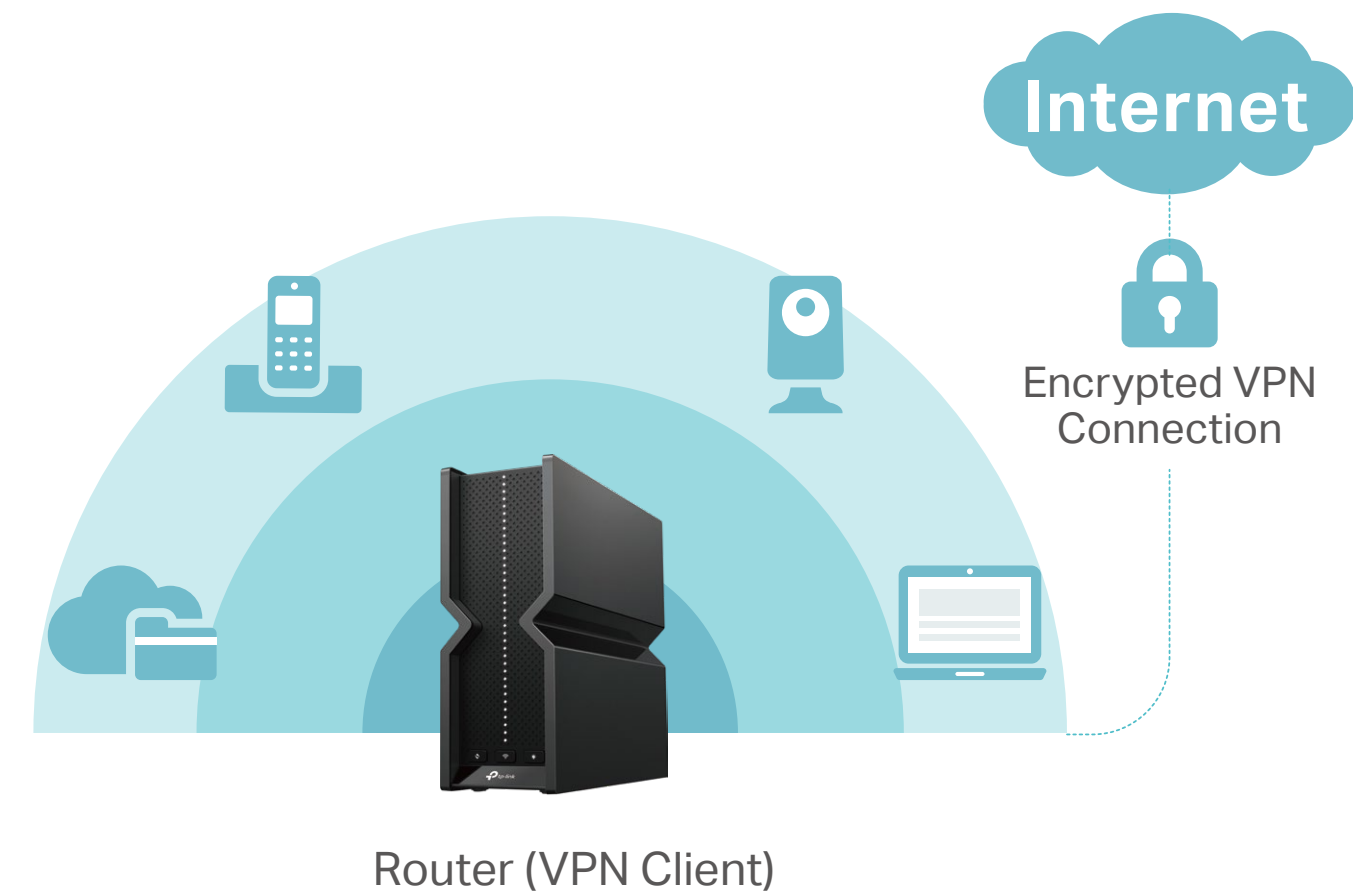

Network Protection

Parental Controls

Quality of Service (QoS)

Comprehensive Reports

Great Compatibility

Take your Wi-Fi to the next level without worry. Archer BE550 offers great compatibility by working with all Wi-Fi generations and devices and all internet providers.* It also works with Alexa and Google Assistant.

TP-Link BE9300 Tri-Band Wi-Fi 7 Router

Archer BE550

Highlights

Flexible Whole Home Wi-Fi

Archer BE550 is compatible with EasyMesh to form seamless whole home mesh Wi-Fi, preventing drops and lag when moving between signals. Enjoy uninterrupted streaming when moving around your home.**

VPN Client Support

Archer BE550 allows specified devices in your home network to access remote VPN servers without needing to install VPN software on every device. Archer BE550 can also run a VPN and ordinary internet connections at the same time for added security and flexibility.